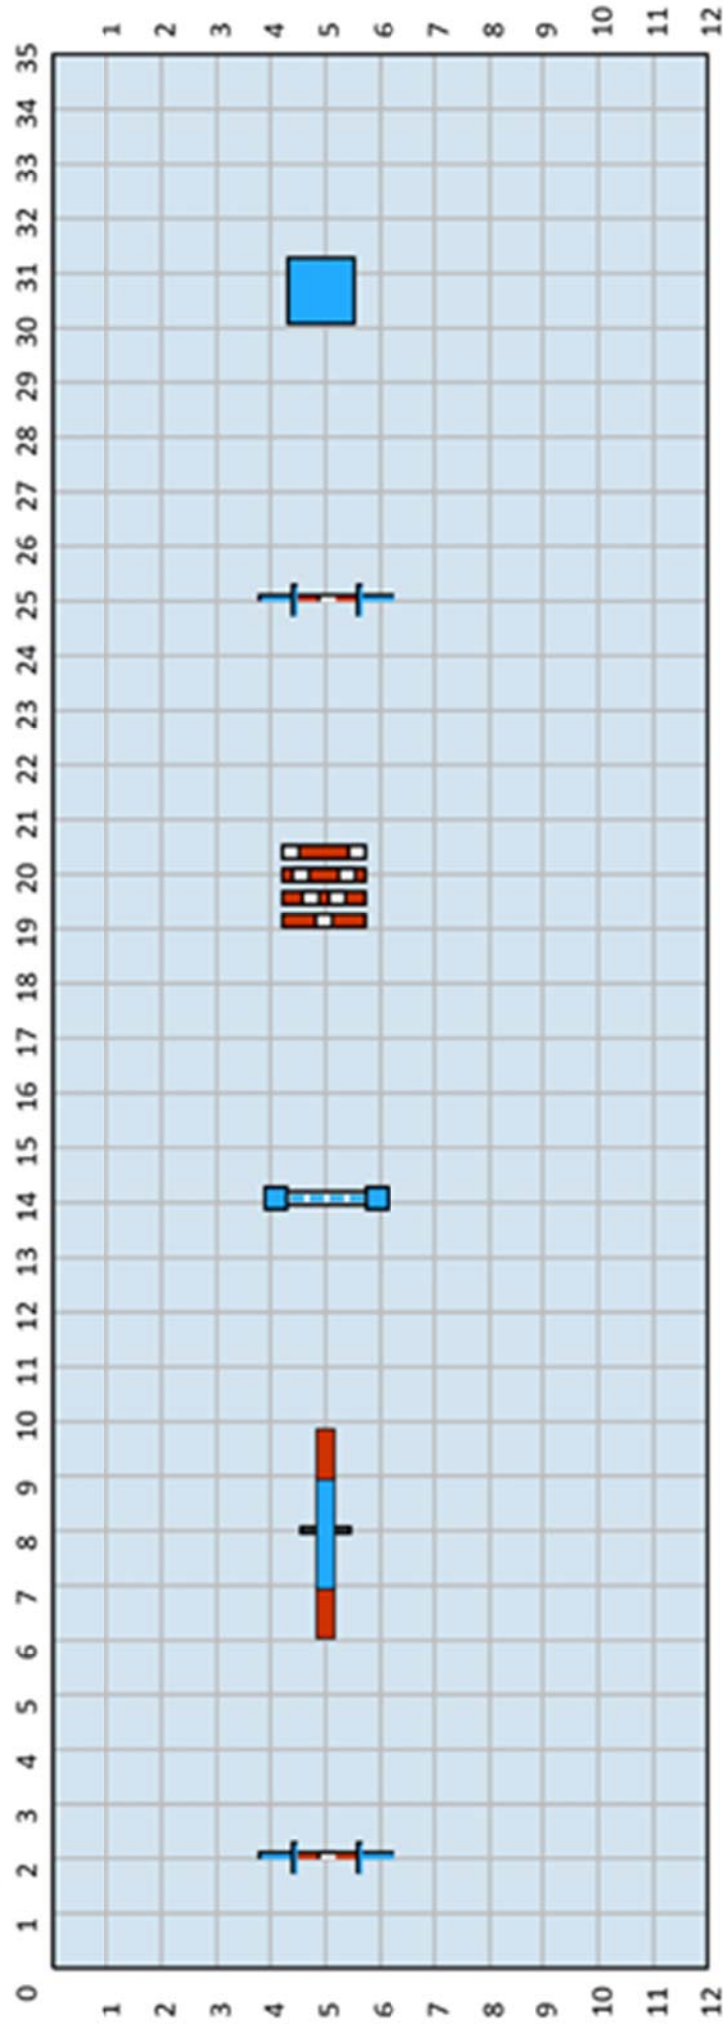

1. 360 left (12)
2. Left about turn (29)
3. weave once (24)
4. Left turn (6)
5. Call front finish right forward (13)
6. Figure of eight(N1)
7. Spin left (N)
8. Moving down (27)
9. left tum (6)
10. 270 ight (9)
11. C all front 1,2,3 steps back (26)
12. right turn (5)
13. 360 left turn (12)

Signs required:

5, Two x 6, 9, Two x 12, 13, 24, 26, 27, 29
N1, N25

Flygility course

February

Standard Course with ramp & long jump
Author : Wayne Turner

Length : 0 Meter(s)
www.AgilityMaps.com