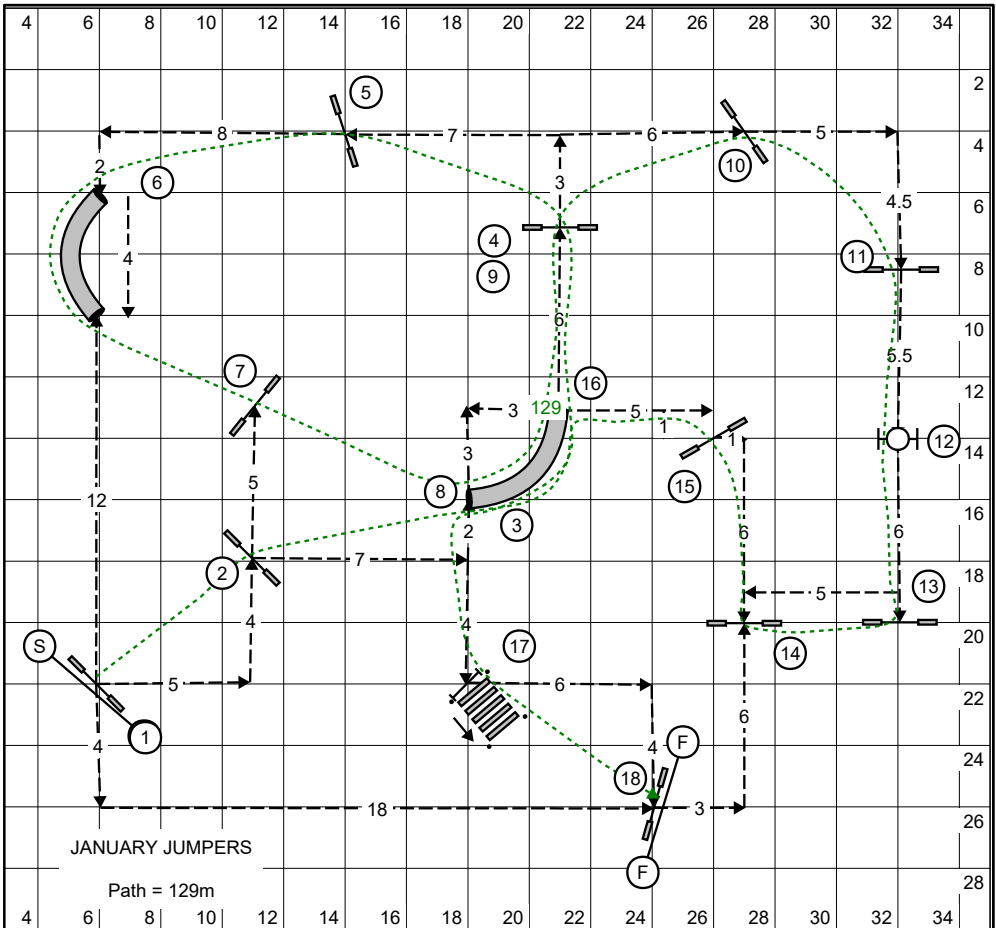

Note: Link members can pair with non-Link members to get a score for the month.

January 2023

Jumpers Course: Path = 129 m

New Zealand Association of Rally-O

January 2023 Flygility standard courses

NALA Flygility January 2023 Standard Course