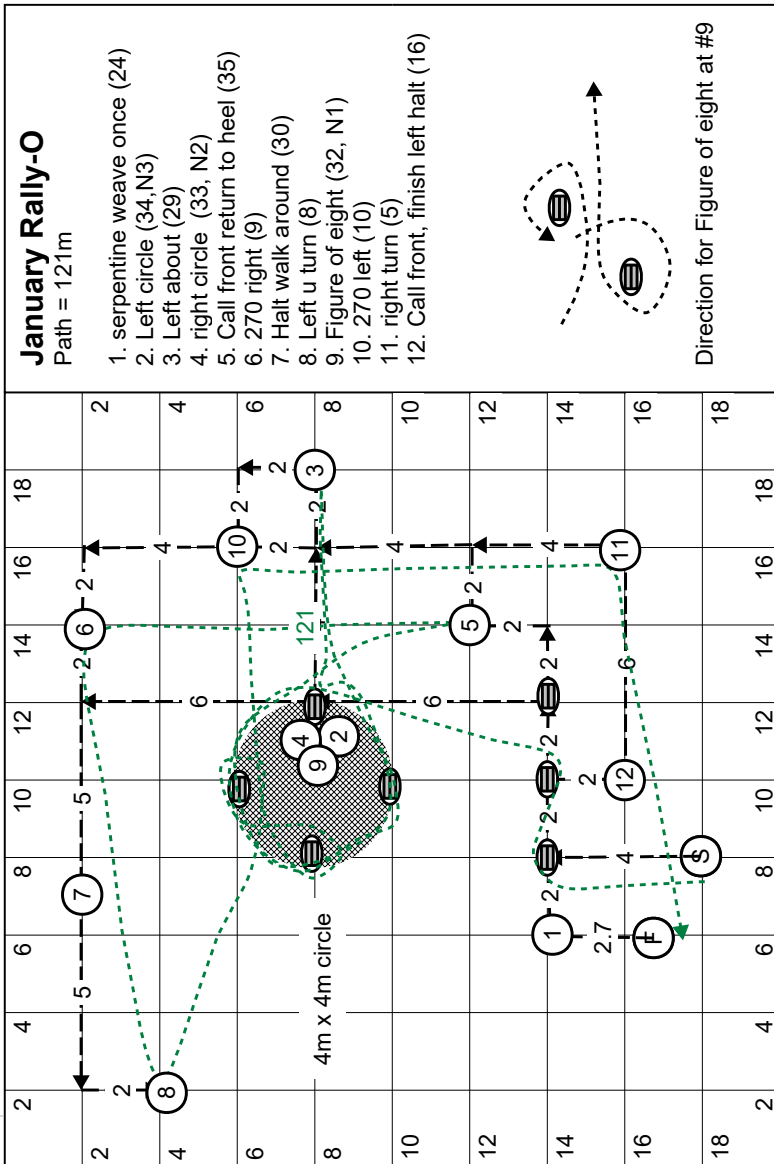

A team of two dogs and two handlers. The first dog starts on the white course.

Once this dog has completed the #9 jump the second dog starts the black course. This course finishes on #8 black.

The faults and time for the total run is added together and both dogs get the same score.

Note: Link members can pair with non-Link members to get a score for the month.

January 2023

Jumpers Course: Path = 129 m

New Zealand Association of Rally-O

January 2023 Flygility standard courses

NALA Flygility January 2023 Standard Course