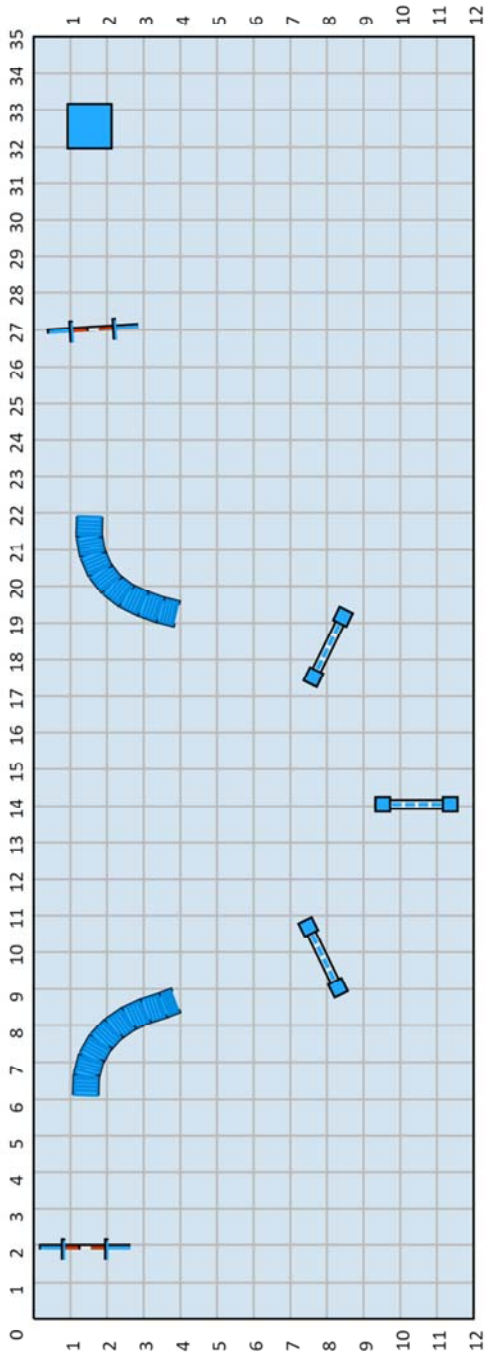

January 2023 Flygility Challenge course

NALA Flygility January 2023 Challenge Course