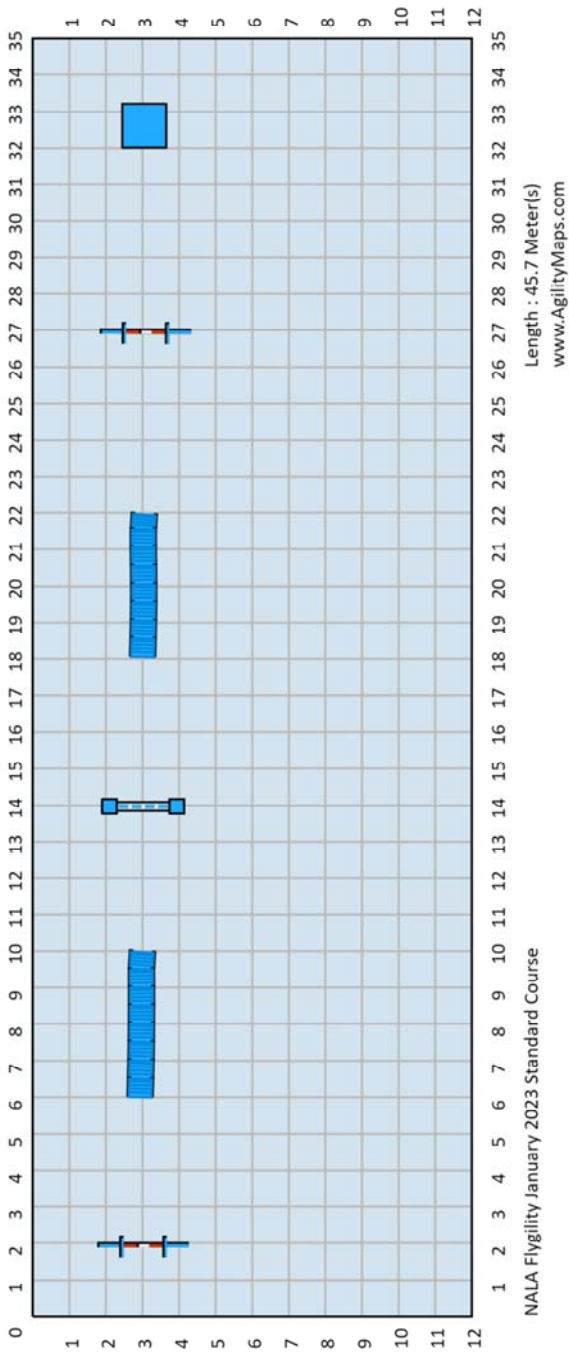

Note: Link members can pair with non-Link members to get a score for the month.

January 2023

Jumpers Course: Path = 129 m

New Zealand Association of Rally-O

January 2023 Flygility standard courses

NALA Flygility January 2023 Standard Course