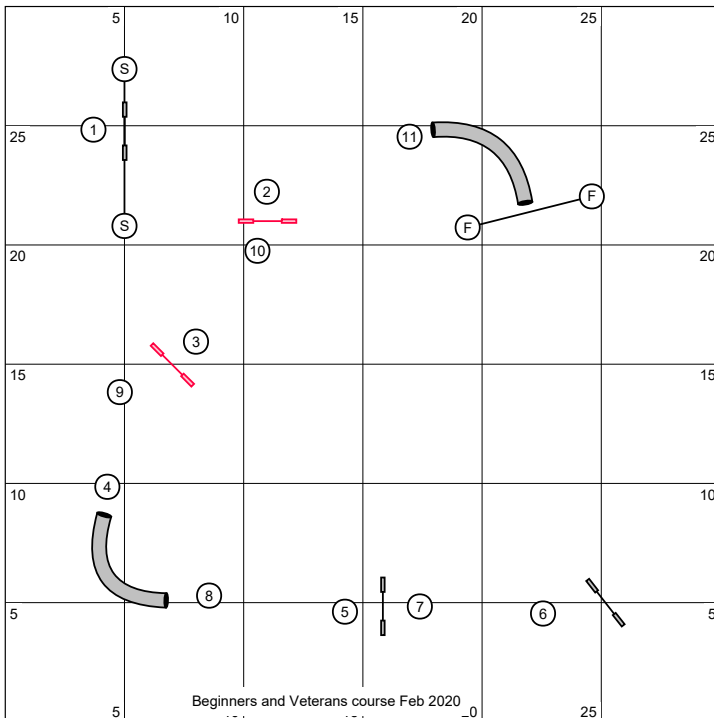

greedily taking up all the spare time for its own use, meaning that other things the club may like to do get put on the back burner.

Lets hope that you all have some time left to run your NALA Link courses this year!! **Would you like to contribute a comment for the month? Just email kpdewit@xtra.co.nz**

Feb Beginners/Veterans

For information on Junior Link contact Bonnie E: bonnie@mobius.nz

Veterans contact Liz Barlow E: yorkie_gal@hotmail.com