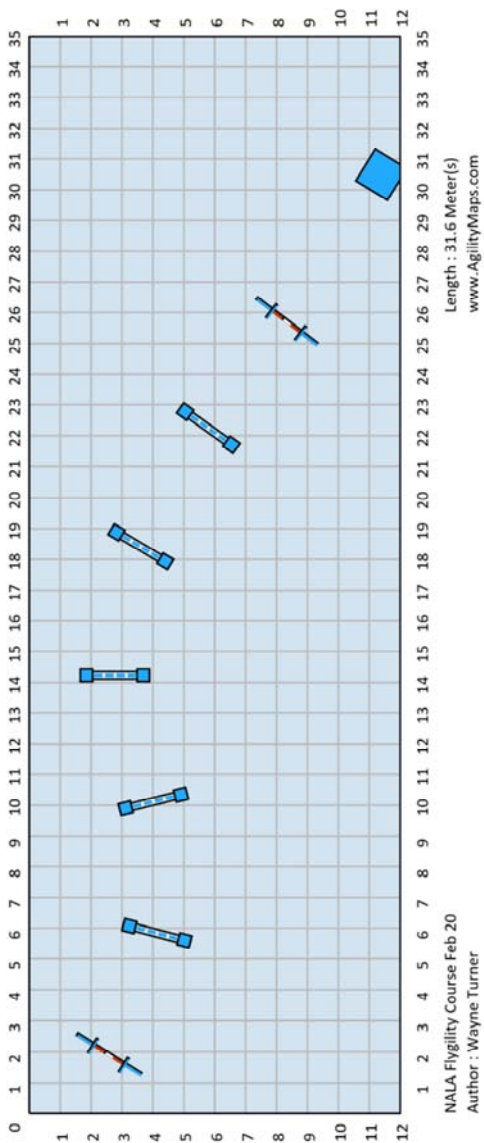

Flygility course - February

Standard course

Team Flygility Results -December 2019

#	Team	Dog	Handler	Total Score
1		Breaz Maple Lace	Robyn Brettell Ceri Tarry Sophie Tarry	1.1
2	FDTC Meadowlarks	Arrow FDX FDGRCH Meggie FDGRCH Echo	Sandra Mohekey Nichola Cole Nichola Cole	31.06
3		Mindy Shadow Elly	Jennifer Bullas-Everest Wendy Champion Karina Greenall	33.28
4		Betty Chester Lace JDX CGCG FD AD	Chrissy Harris Peggy Scott Chrissy Harris	34.11
5	FDTC Friendly Fields	Holly FD FDGRCH Pulse Shadow FDX	Wendy Cole Sandra Mohekey Nichola Cole	36.84
6	Taranaki Harlequins	FDCH Dazzle CDX WDX JD RN FD GrCh Grace ADXAG JDB GD FDGRCH Willow ADXAB JDX GDX	Laurel Austin Linda Chandler Sandra Banks	37.436
7	Dog Sports Rotorua 1	KC Pipa Gypsy	Pam Sharp Christine Hutchings Dave Swinyard	37.85
8	Upper Hutt	Cash JD	Wayne Turner	38.66