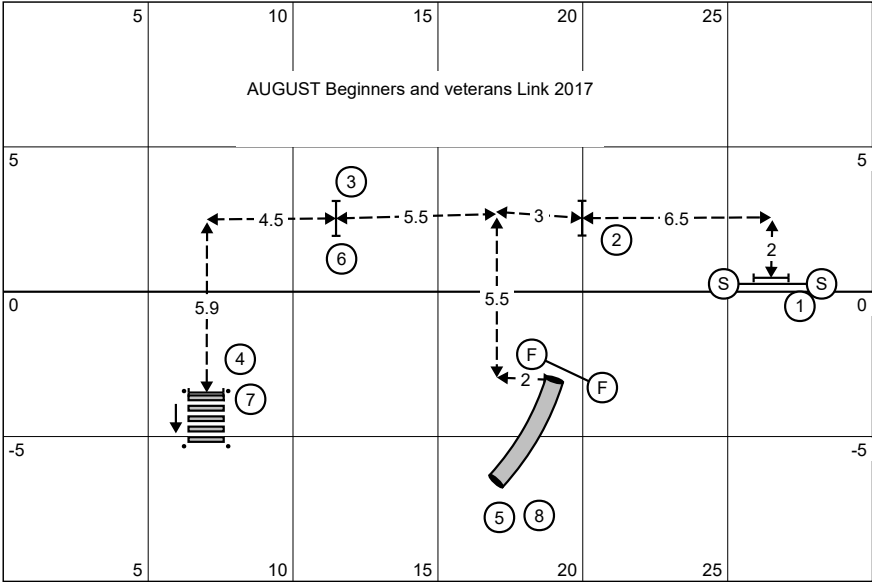

August 2017

Junior LINK handlers & Veteran dogs

August Agility Course

August GAME: Gamblers

You have 30 seconds in the opening to collect points, then the horn/whistle will sound and you have until 40 seconds to get the gamble done. Exclusion line stretches from tunnel opening to each side of the wing jump. Points: Contacts = 5pts, Tunnels, long jump = 3 pts (set it up so it can be jumped from both directions), Jump = 1 point. Gamble is 2,4,6 points (12 points if achieved under time)