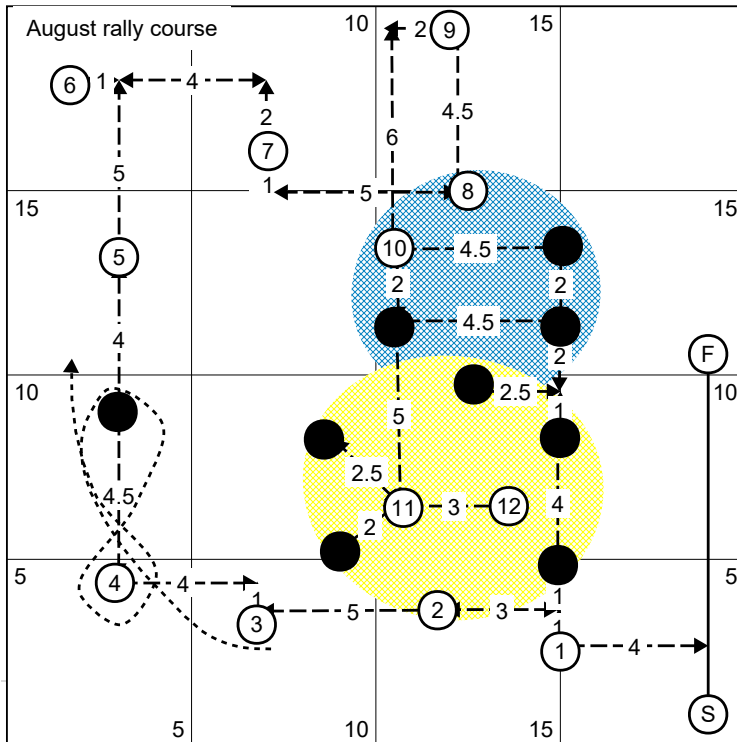

If you have any interesting tips or articles about RallyO please feel free to share on this page E; kpdewit@xtra.co.nz

SIGNS.

1. fast pace.	7. side step right
2. Circle right dog on outside	8. circle right dog on outside
3. normal pace	9. Left about turn
4. NZARO figure of eight	10. 360 right turn
5. Call front, finish right forward	11. 270 right turn
6. 270 left	12. Fast pace.