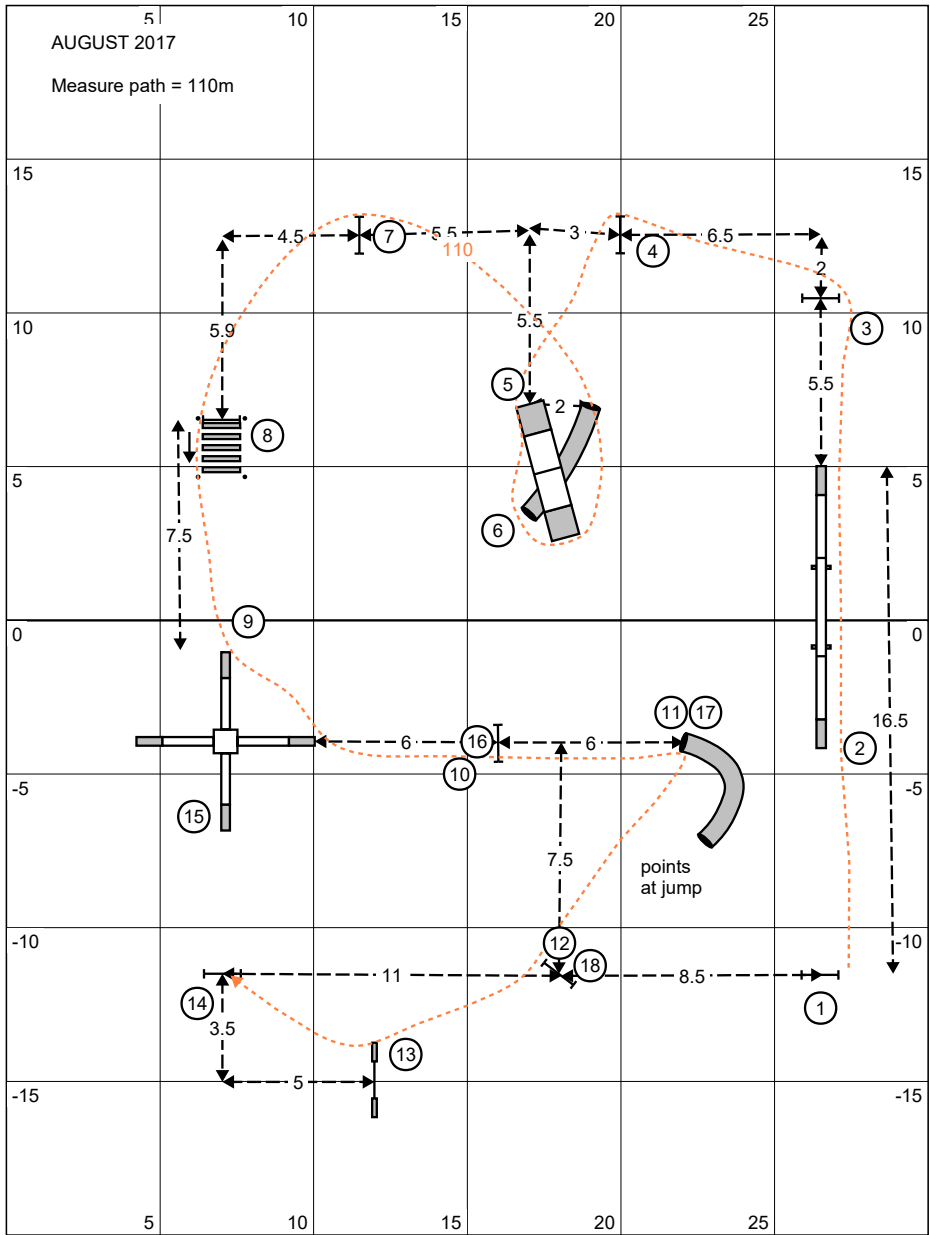

August 2017

Junior LINK handlers & Veteran dogs

August Agility Course

August GAME: Gamblers

You have 30 seconds in the opening to collect points, then the horn/whistle will sound and you have until 40 seconds to get the gamble done. Exclusion line stretches from tunnel opening to each side of the wing jump. Points: Contacts = 5pts, Tunnels, long jump = 3 pts (set it up so it can be jumped from both directions), Jump = 1 point. Gamble is 2,4,6 points (12 points if achieved under time)