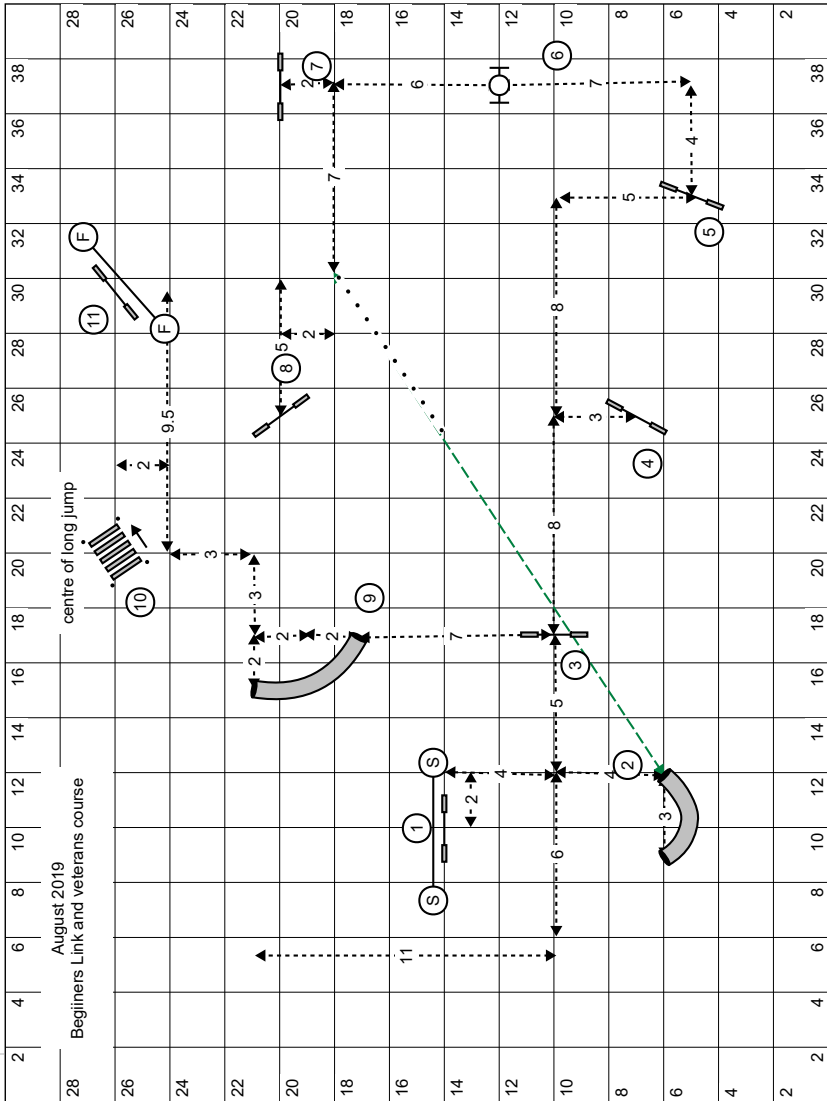

August Beginners/Veterans

For information on Junior Link contact Bonnie E: bonnie@mobius.nz

Veterans contact Liz Barlow E: yorkie_gal@hotmail.com