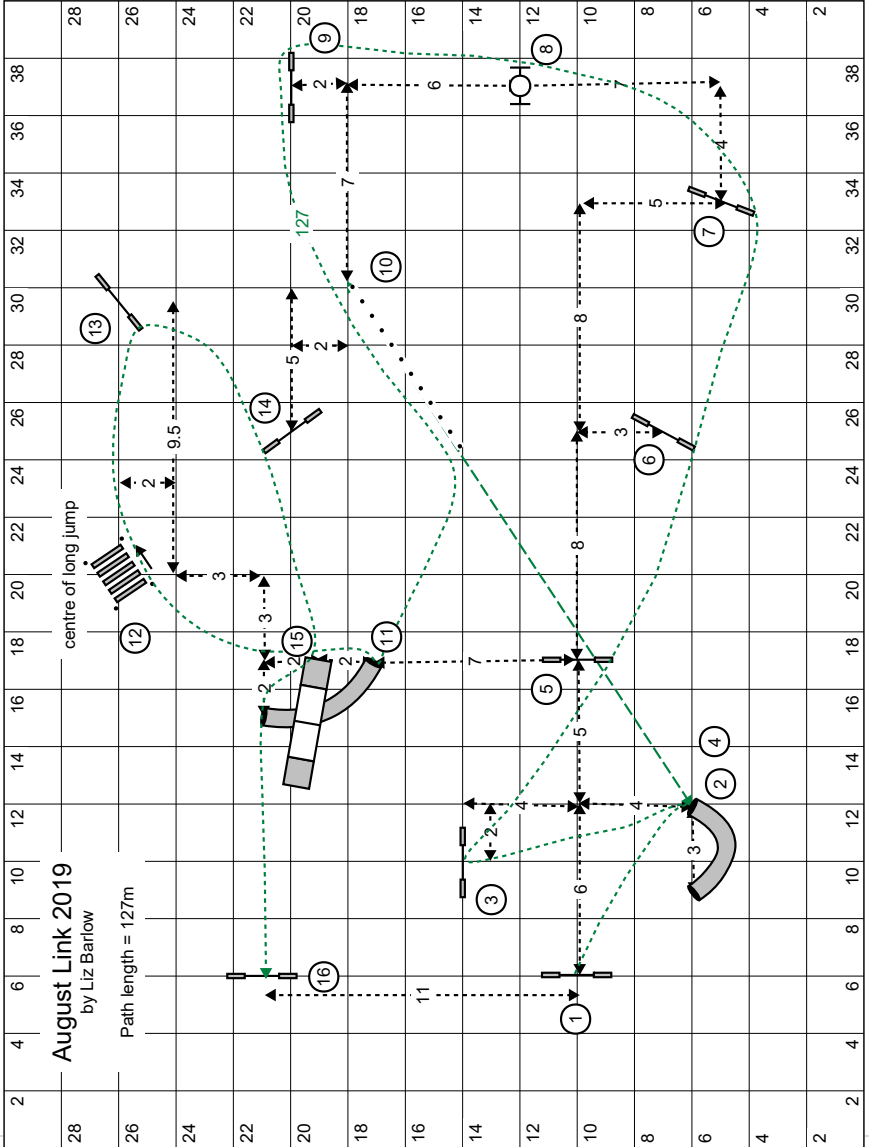

August 2019

Path length = 127m

August Game 2019: Gamblers

Gamblers:
 30 secs opening period, 10 secs for gamble
 Points: weave = 7 pts, Aframe = 5 pts, tunnels, hoop
 and Ljump = 3 pts, Jumps = 1 pt.

GAMBLERS