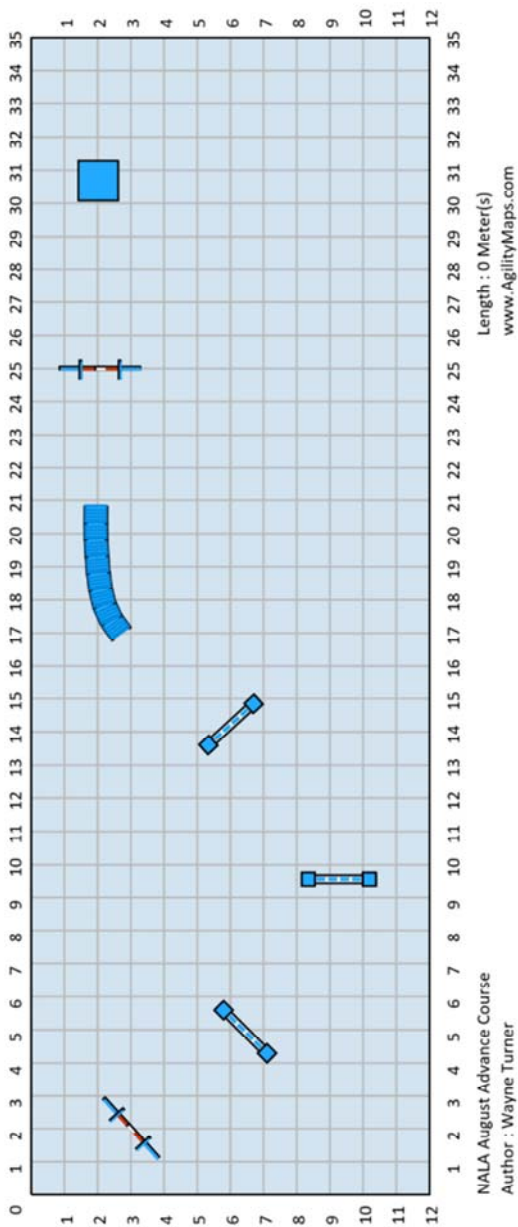

Flygility courses – August

NALA August Advance Course
Author : Wayne Turner