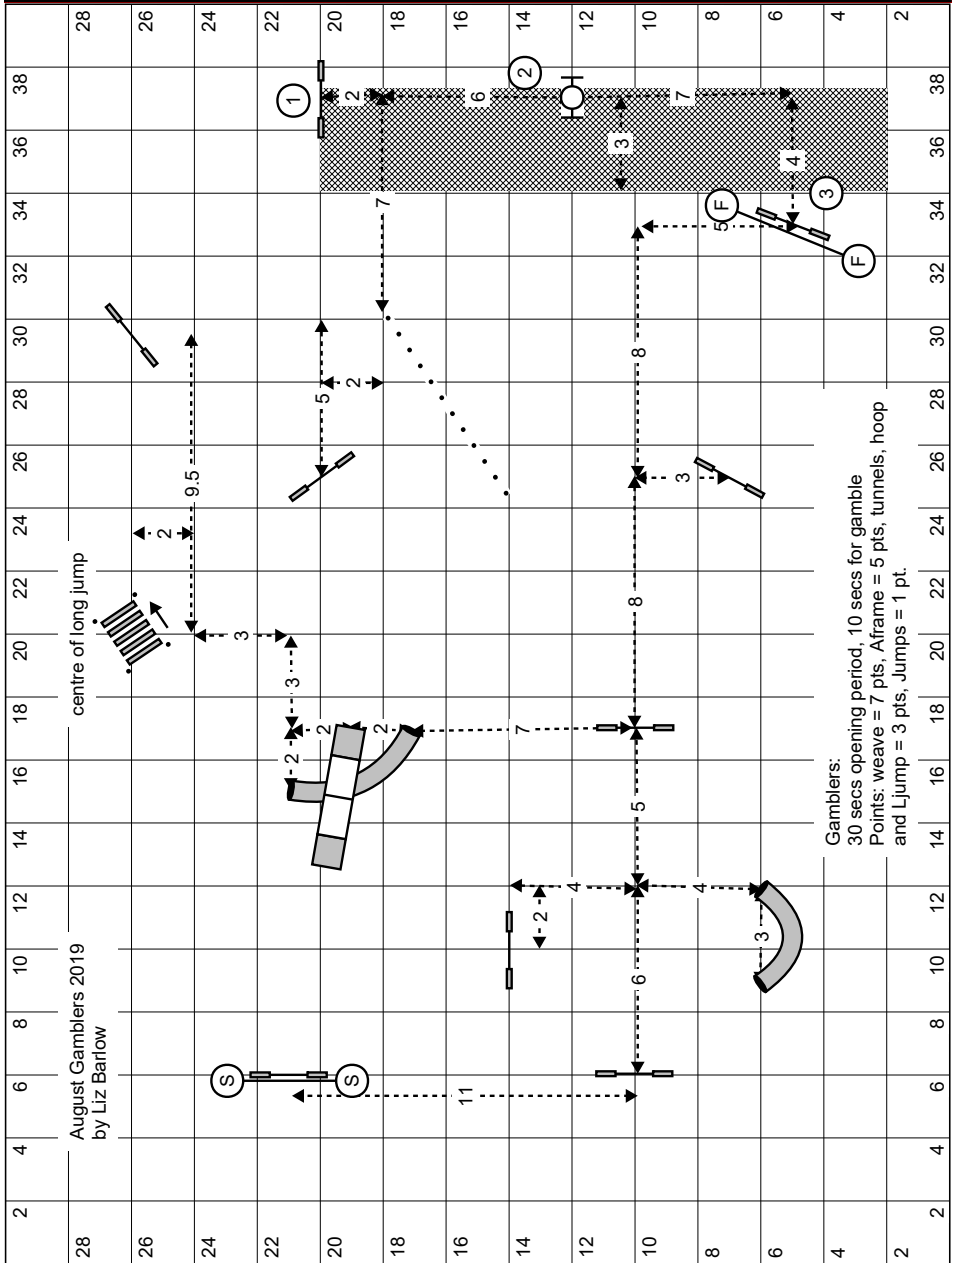

August 2019

Path length = 127m

August Game 2019: Gamblers

Gamblers:
 30 secs opening period, 10 secs for gamble
 Points: weave = 7 pts, Aframe = 5 pts, tunnels, hoop
 and Ljump = 3 pts, Jumps = 1 pt.

GAMBLERS