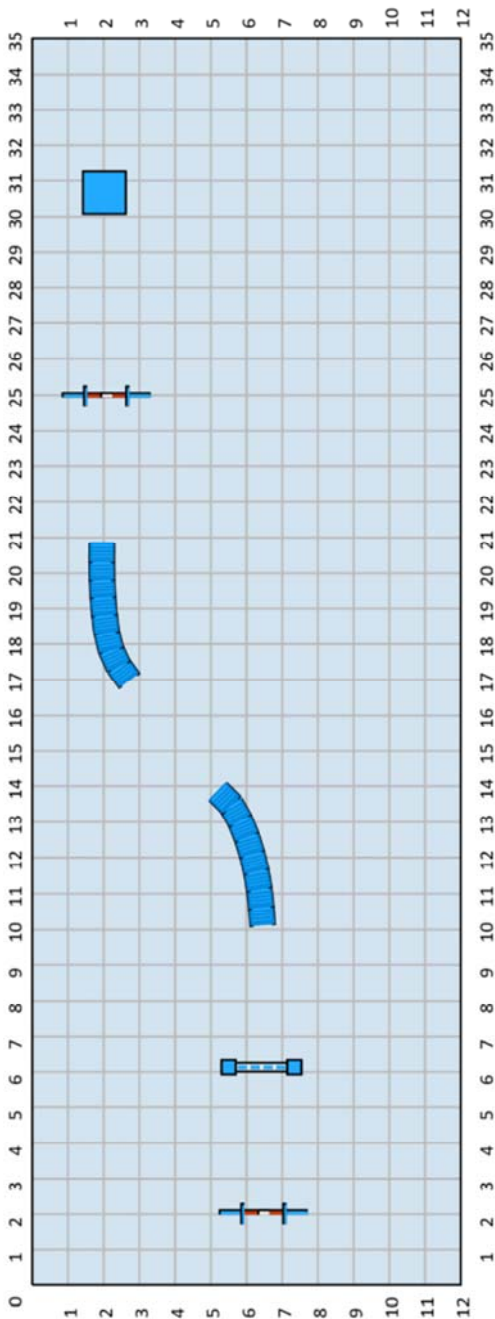

Length : 0 Meter(s)
www.AgilityMaps.com

NALA August Standard Course
Author : Wayne Turner