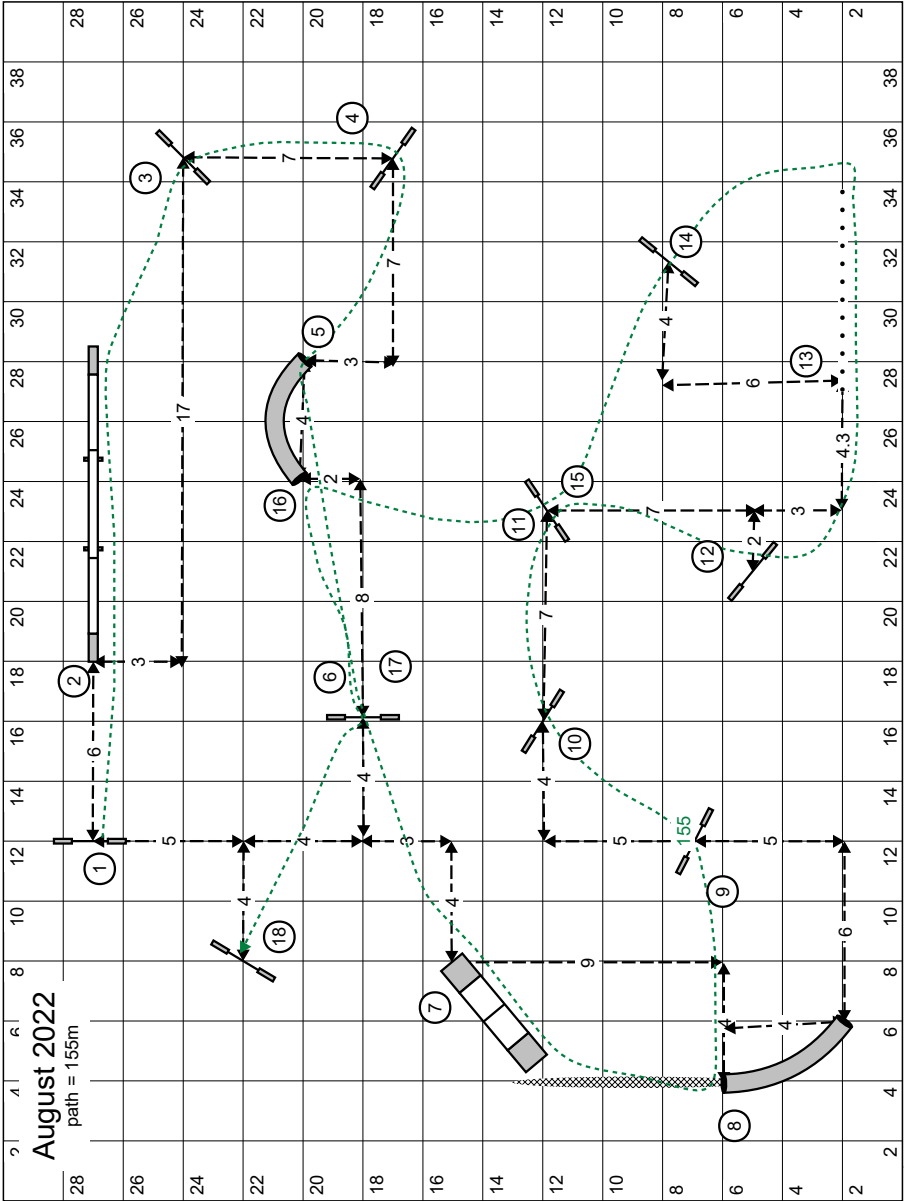

30 secs PAP/10 secs closing

August Course: Path = 155m

New Zealand Association of Rally-O

August 2022 Path = 92m

Path = 92m

August Std RallyLINK

1. 360 right (11)
2. Circle right (33)
3. circle left
4. Callfront finish rt halt (#15)
- 5.270 right (#9)
6. Left about turn (#29)
7. side step right (#20)
8. call front finish lt fwd (#14)
9. weave once
10. right turn (5)
11. sit walk around (#30)
- 12.fast forward (#18)