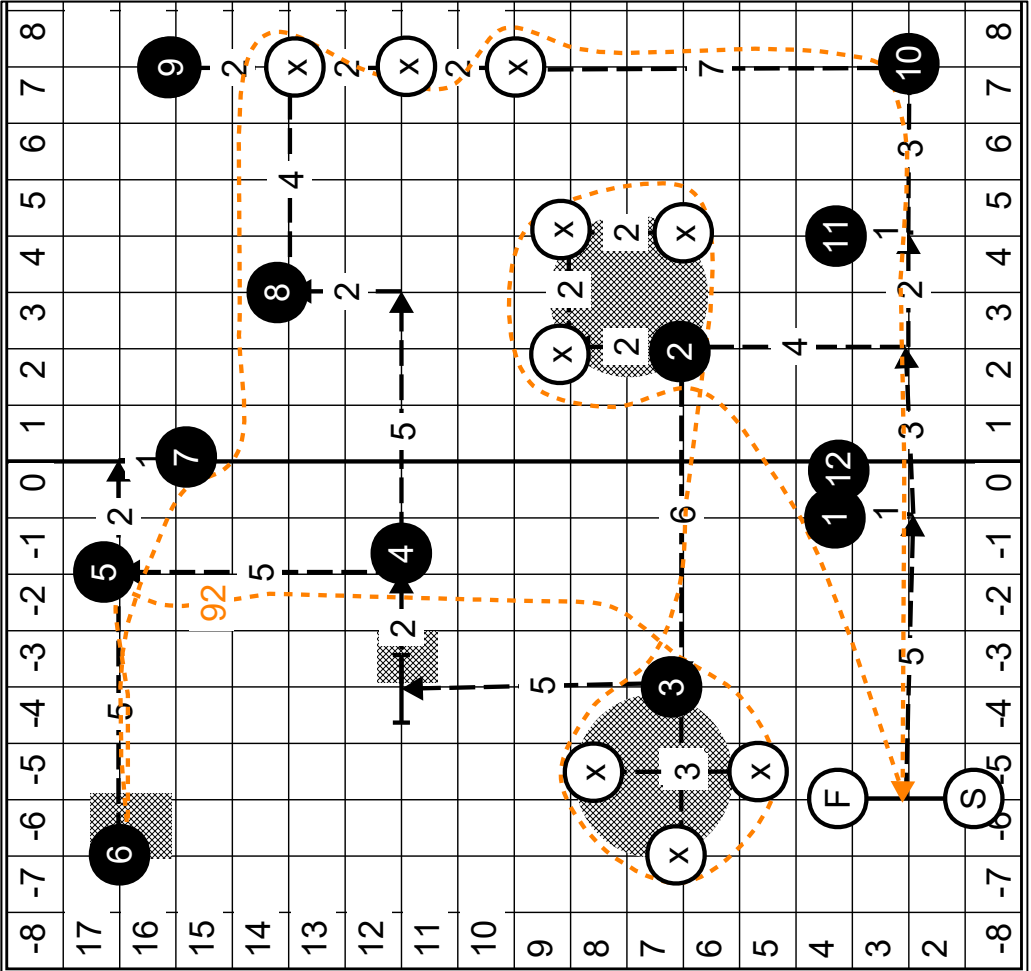

30 secs PAP/10 secs closing

August Course: Path = 155m

New Zealand Association of Rally-O

August 2022 Path = 92m

Path = 92m

August Std RallyLINK

1. 360 right (11)
2. Circle right (33)
3. circle left
4. Callfront finish rt halt (#15)
- 5.270 right (#9)
6. Left about turn (#29)
7. side step right (#20)
8. call front finish lt fwd (#14)
9. weave once
10. right turn (5)
11. sit walk around (#30)
- 12.fast forward (#18)