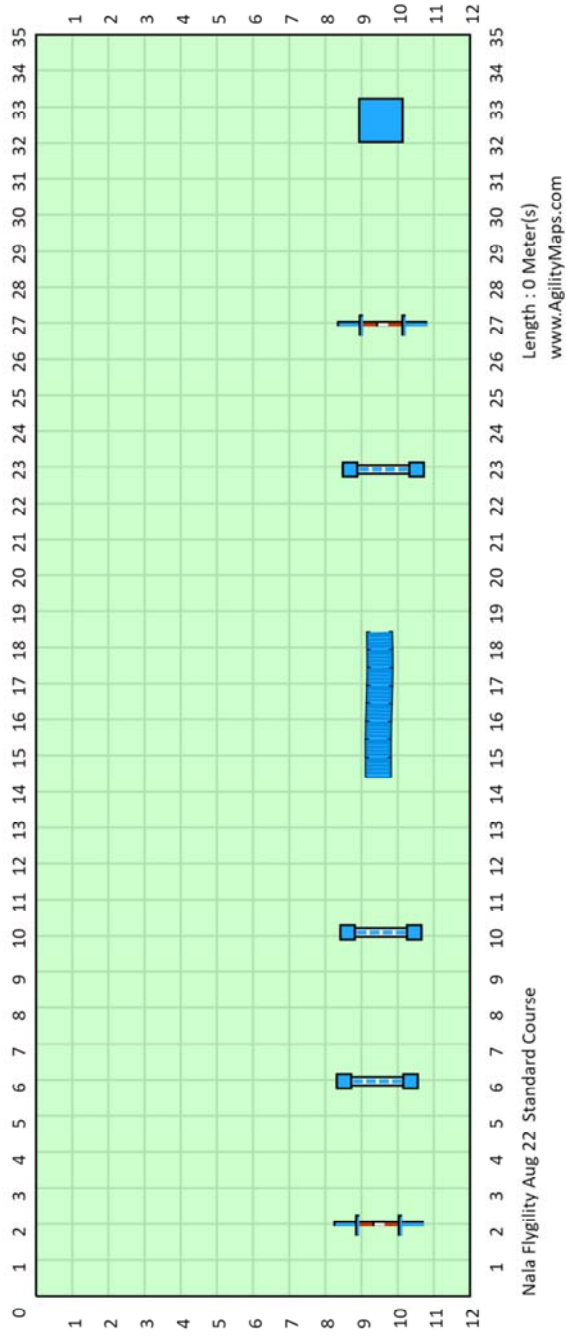

August 2022 Flygility standard courses