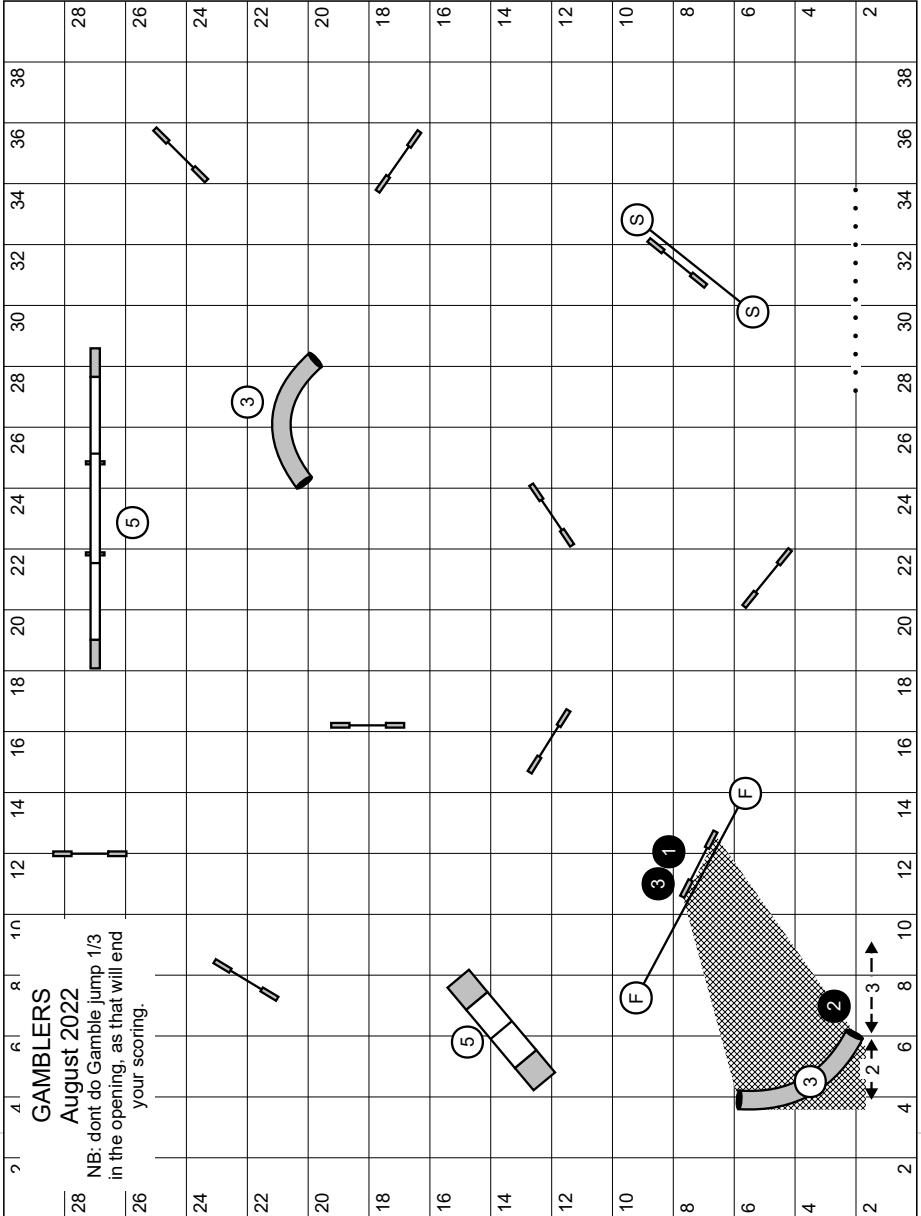

30 secs PAP/10 secs closing

August Course: Path = 155m

New Zealand Association of Rally-O

August 2022 Path = 92m

Path = 92m

August Std RallyLINK

1. 360 right (11)
2. Circle right (33)
3. circle left
4. Callfront finish rt halt (#15)
- 5.270 right (#9)
6. Left about turn (#29)
7. side step right (#20)
8. call front finish lt fwd (#14)
9. weave once
10. right turn (5)
11. sit walk around (#30)
- 12.fast forward (#18)