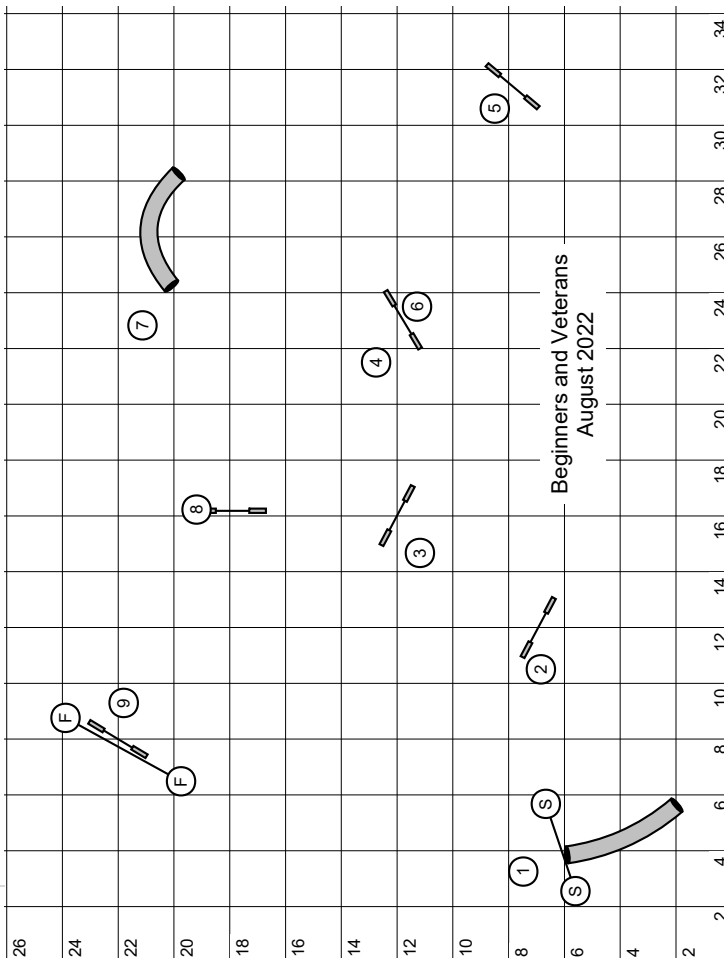

Juniors and Veterans – August 2022

VETERANS.

Email Liz Barlow @ yorkie_gal@hotmail.com with your results.

JUNIORS.

Email Jayne Arscott with your results to:- arscotts@xtra.co.nz