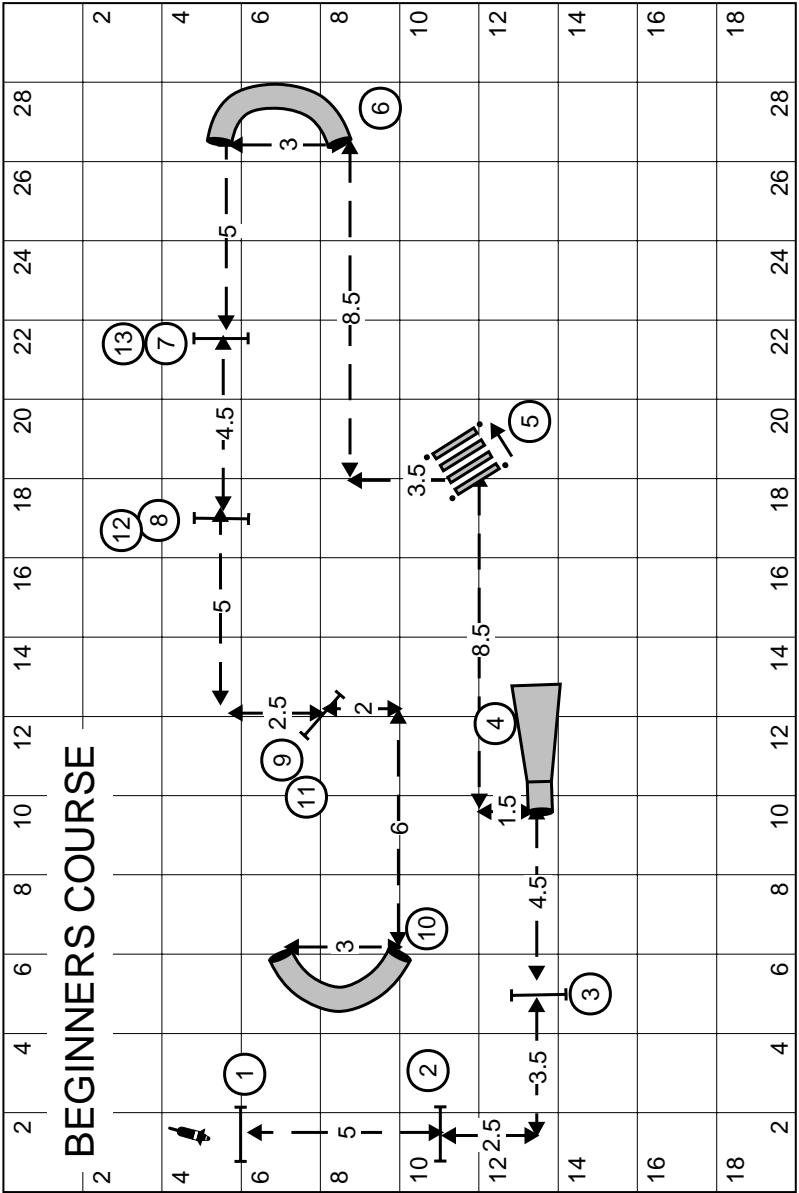

AGILITY MOST IMPROVED THIS MONTH

Roxy & Marilyn Lambert of Counties

A leap of 231 places!

WELL DONE!