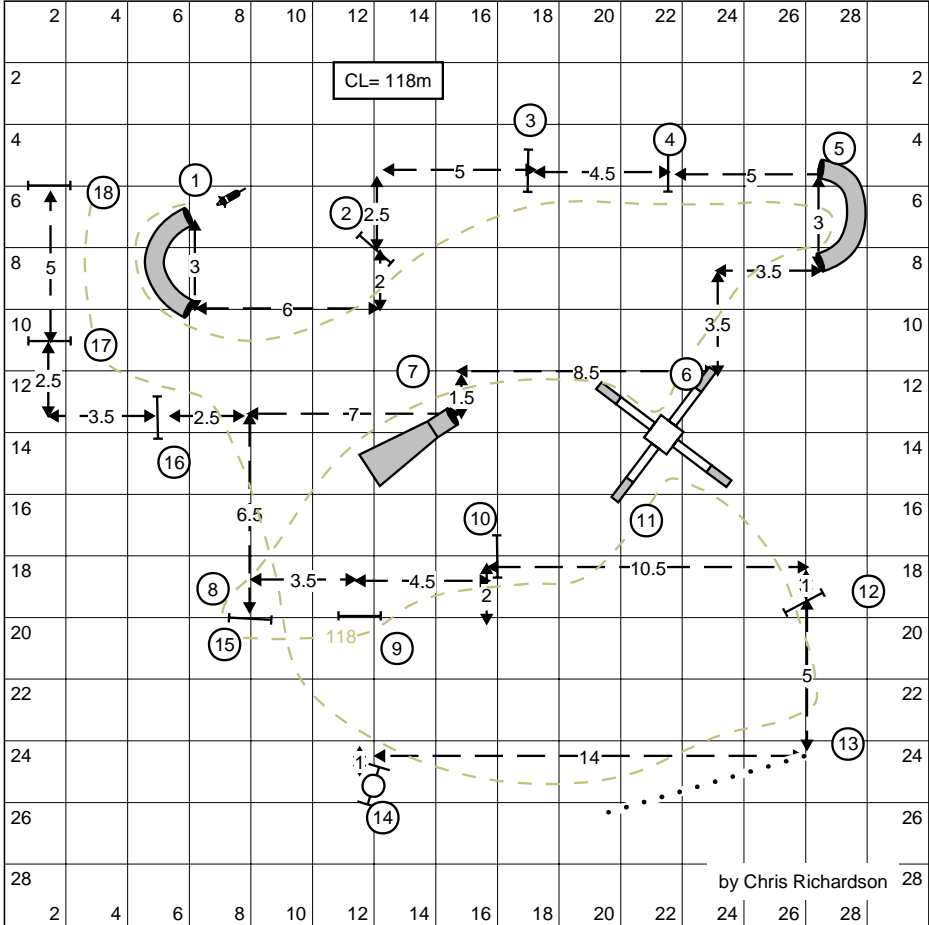

AGILITY LINK COURSE for APRIL

A Course plan using obstacle coordinates will also be available on the website, feedback welcomed.

CL = 118m

by Chris Richardson