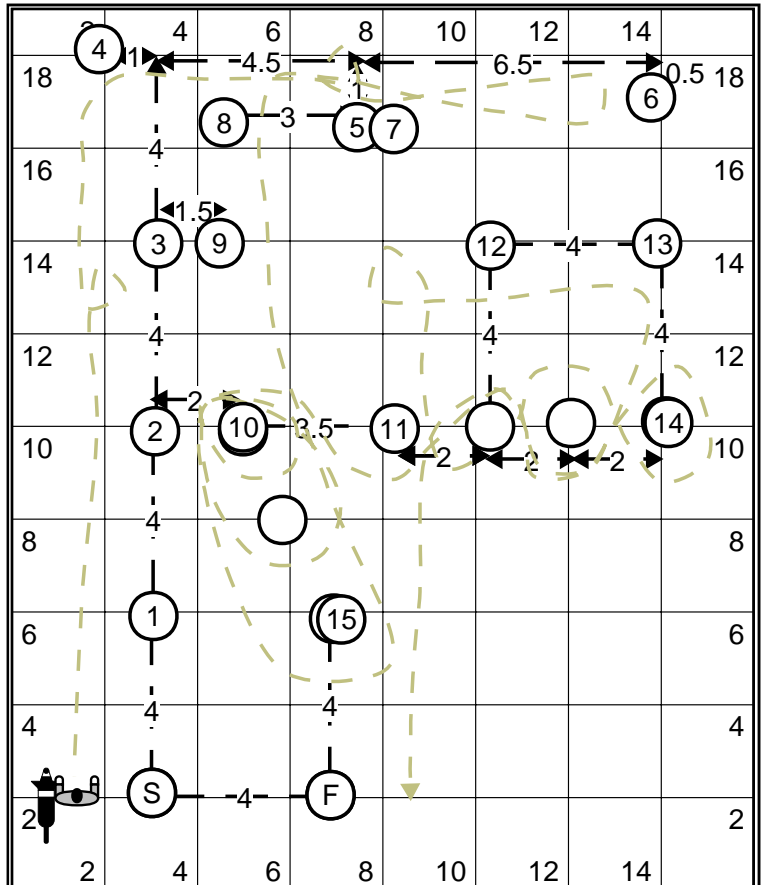

Any club member can judge. Anyone judging must make themselves familiar with the *NZARO Handbook*, available on the website www.nzaro.webs.com

1. Halt sit (3)
2. Halt sit down (4)
3. 360 right (11)
4. right turn(5)
5. 360 left (12)
6. About turn Right (7)
7. Moving side step right (20)
8. left turn (6)
9. halt sit walk around (30)
10. spiral right dog outside (21)
11. Straight figure of 8 weave twice (23)
12. 270 left turn (10)
13. right turn (5)
14. Serpentine weave once (24)
15. Call front finish right forward (13)

Send Results to Mike Butler.
Email: mbutler@ihug.co.nz
by the 27th of the month.