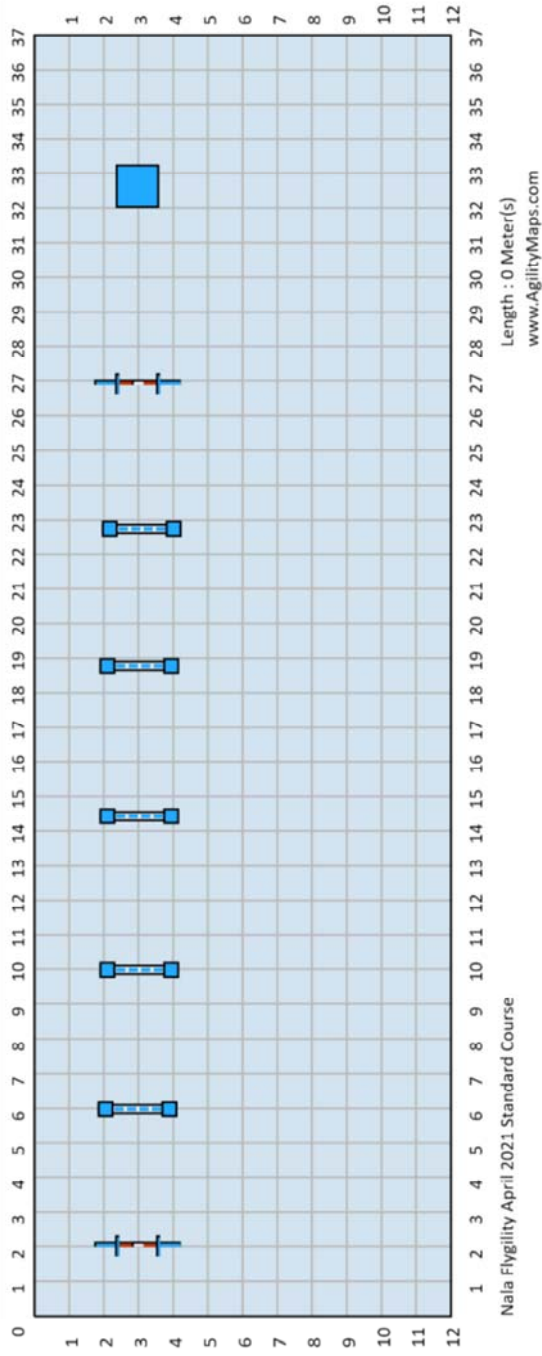

February RallyO results

1	Wanganui DTC	Christine Warren & Poppy, Julie Lovell & Asha, Barbara James & Hakeem	100.0	296.600
2	Hawkes Bay	Chrissy Harris & Betty, Robyn Fargher & Shuffle, Robyn Fargher & Wyn	100.0	379.592
3	Dog Agility Wellington Group	Marian Holman & Chai, Cherie Picking & Tank, Wendy Osmond & Gunnah	100.0	382.490
4	Canterbury COC	Yolanda Nuberg & Jessie, Helen Scott & Mac, Helen Scott & Harry	99.7	292.530
5	Wairarapa	Nicky Detheridge-Davies & Rufus, Donna Garity & mack, Elaine Herve & Tio	99.7	347.130
6	CHB	Jo Steed & Hunta, Jo Steed & Fox, Beverley Thomson & Te	99.7	274.550
7	Christchurch DTC	Peter de Wit & Sequel, Joanne Hammond & Rusty, Karen de wit & Finn	99.0	303.590
8	Upper Hutt	Sue Boyle & Ranger, Jane Aukett & Holly, Sue Boyle & Faith	99.0	310.560
9	Central Allbreeds	Sonia Calvert & Toto, Johanna Dyberg & Maple, Sonia Calvert & Sputnik	98.7	385.300
10	Titahi Bay COC	Jan McKenzie & Geordie, Jan McKenzie & Poppy, Kim Paice & Bolt	97.7	446.900
11	Dog Sports Rotorua	Debbie Trimbach & Sophie, Debbie Trimbach & Benni, Pam Sharp & Chico	97.7	504.080

April 2021 Flygility standard courses