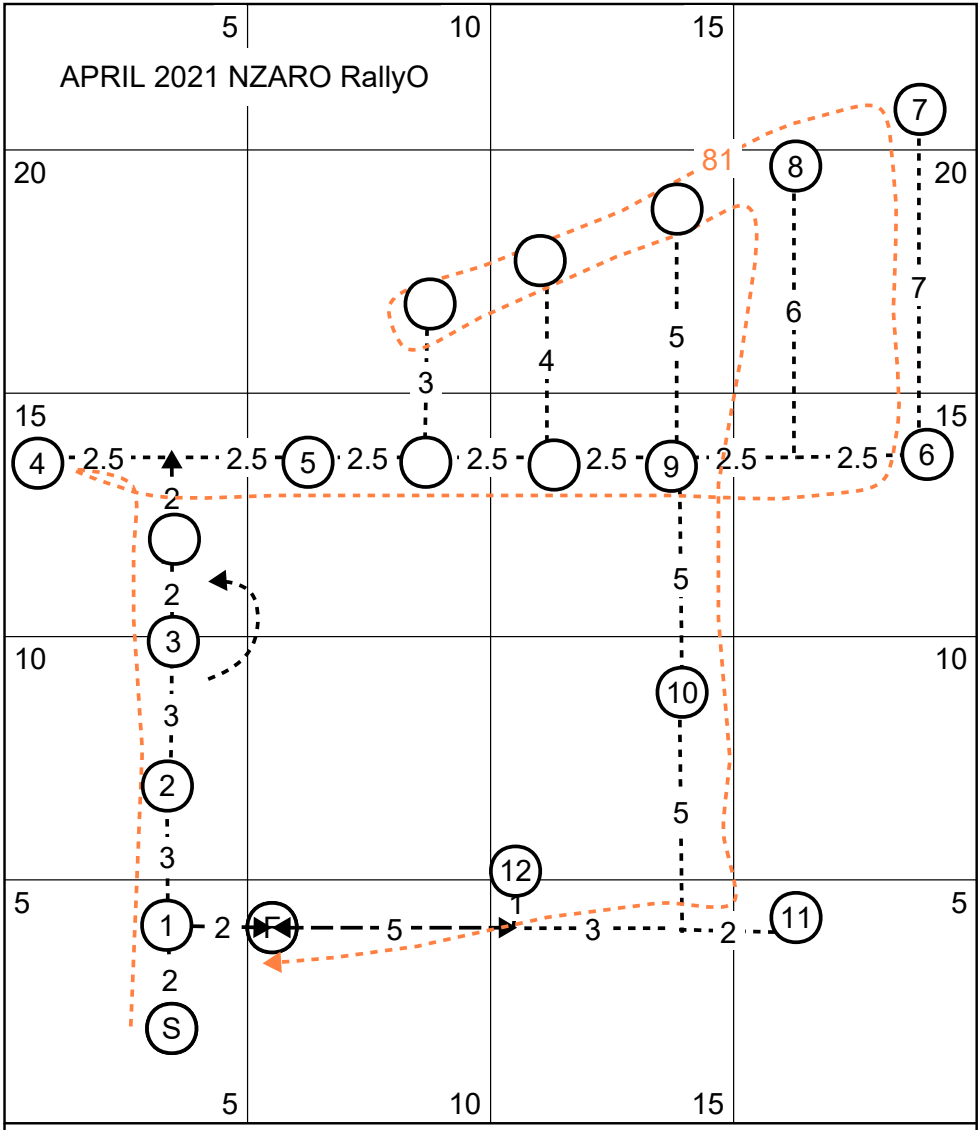

February RallyO results

1	Wanganui DTC	Christine Warren & Poppy, Julie Lovell & Asha, Barbara James & Hakeem	100.0	296.600
2	Hawkes Bay	Chrissy Harris & Betty, Robyn Fargher & Shuffle, Robyn Fargher & Wyn	100.0	379.592
3	Dog Agility Wellington Group	Marian Holman & Chai, Cherie Picking & Tank, Wendy Osmond & Gunnah	100.0	382.490
4	Canterbury COC	Yolanda Nuberg & Jessie, Helen Scott & Mac, Helen Scott & Harry	99.7	292.530
5	Wairarapa	Nicky Detheridge-Davies & Rufus, Donna Garity & mack, Elaine Herve & Tio	99.7	347.130
6	CHB	Jo Steed & Hunta, Jo Steed & Fox, Beverley Thomson & Te	99.7	274.550
7	Christchurch DTC	Peter de Wit & Sequel, Joanne Hammond & Rusty, Karen de wit & Finn	99.0	303.590
8	Upper Hutt	Sue Boyle & Ranger, Jane Aukett & Holly, Sue Boyle & Faith	99.0	310.560
9	Central Allbreeds	Sonia Calvert & Toto, Johanna Dyberg & Maple, Sonia Calvert & Sputnik	98.7	385.300
10	Titahi Bay COC	Jan McKenzie & Geordie, Jan McKenzie & Poppy, Kim Paice & Bolt	97.7	446.900
11	Dog Sports Rotorua	Debbie Trimbach & Sophie, Debbie Trimbach & Benni, Pam Sharp & Chico	97.7	504.080