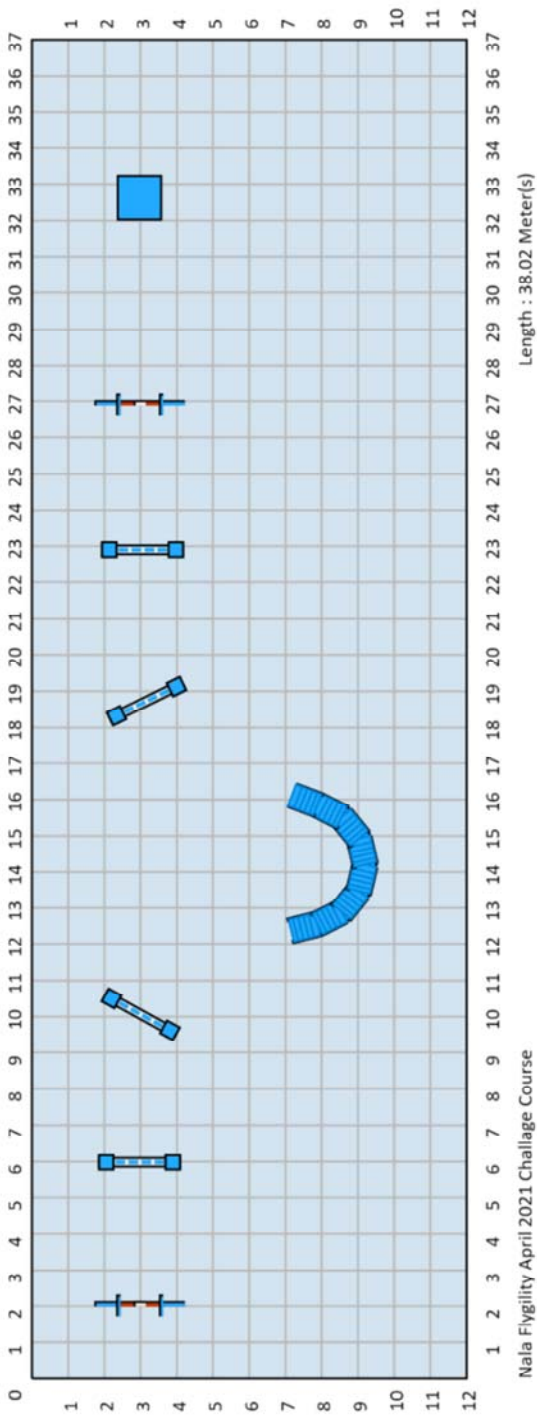

April 2021 Flygility Challenge course

Mala Flygility April 2021 Challenge Course

Team Flygility Results –Feb 2021

1	Taranaki BeeGees	Blue FDX AD JDX TT1 FDGRCH JCH Willow ADXAB JDX GDX Kez	Lynn Pillette Sandra Banks Ella Sands-Fore	35.516
2	Cambridge Fly	Maple Lace Minx	Ceri Tarry Sophie Tarry Christine Lansdaal	37.5
3	Taranaki Blazers	Dream JD FD Kip Stella JDS	Sandra Banks Isa Christiansen Linda Chandler	41.253
4	Upper Hutt 1	FDCh Stacey Shelby Benji	Wayne Turner Wayne Turner Huub Weijers	44.53
5	Feilding Flyers	FDGRCH Echo FDGRCH Shadow Holly FD	Nichola Mackay Nichola Mackay Wendy Cole	44.79
6	Dog Sports Rotorua 2	Milly Gypsy	Julie Sefton Dave Swinyard Christine	47.72