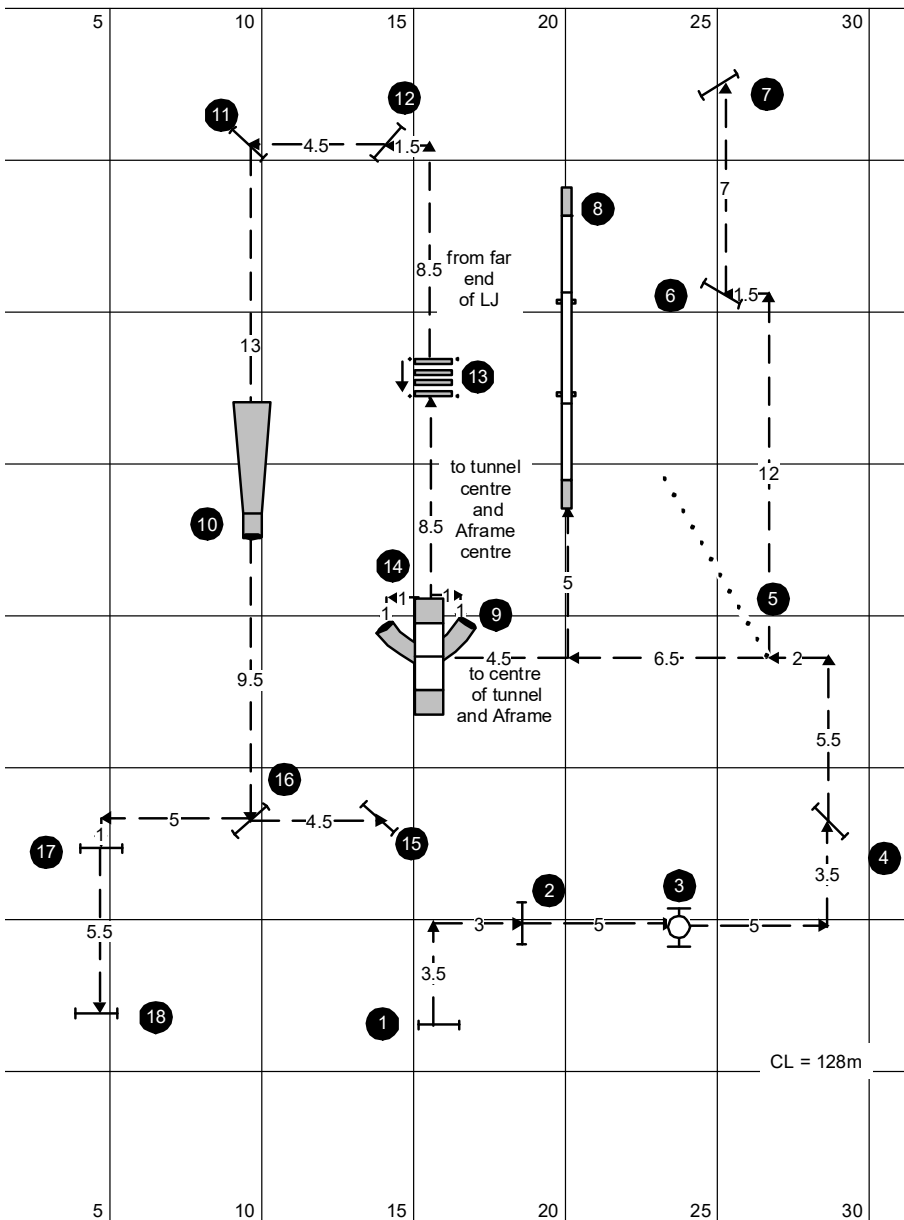

AGILITY LINK COURSE for June

.CL = 128m