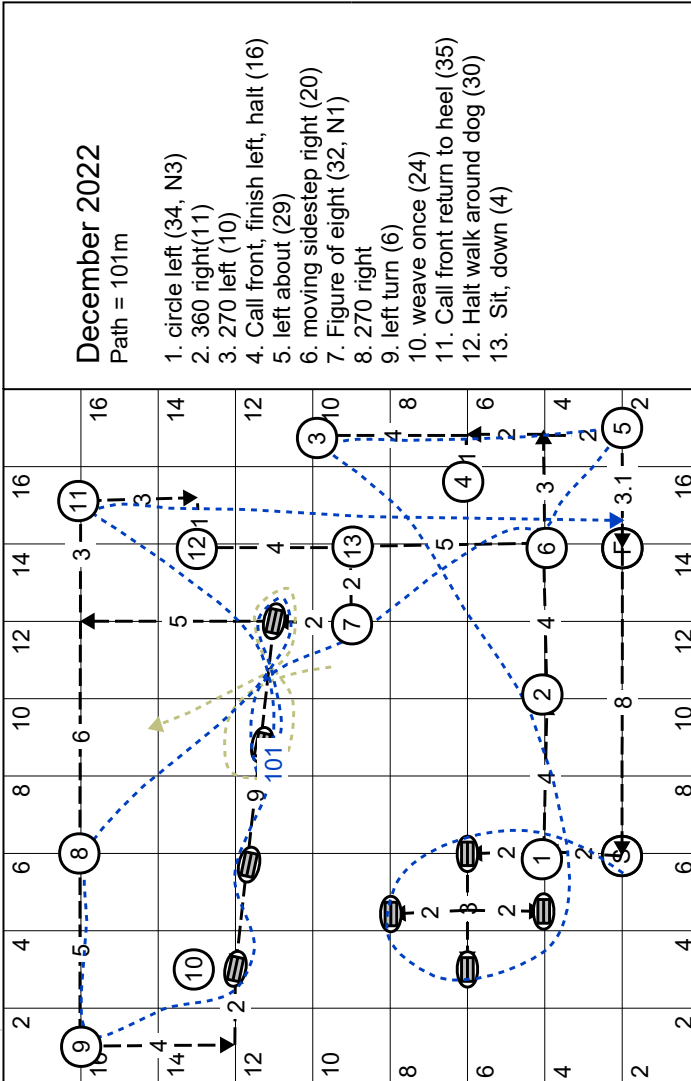

VERSATILITY AWARDS: Has your dog qualified? Would you like a rosette and certificate?