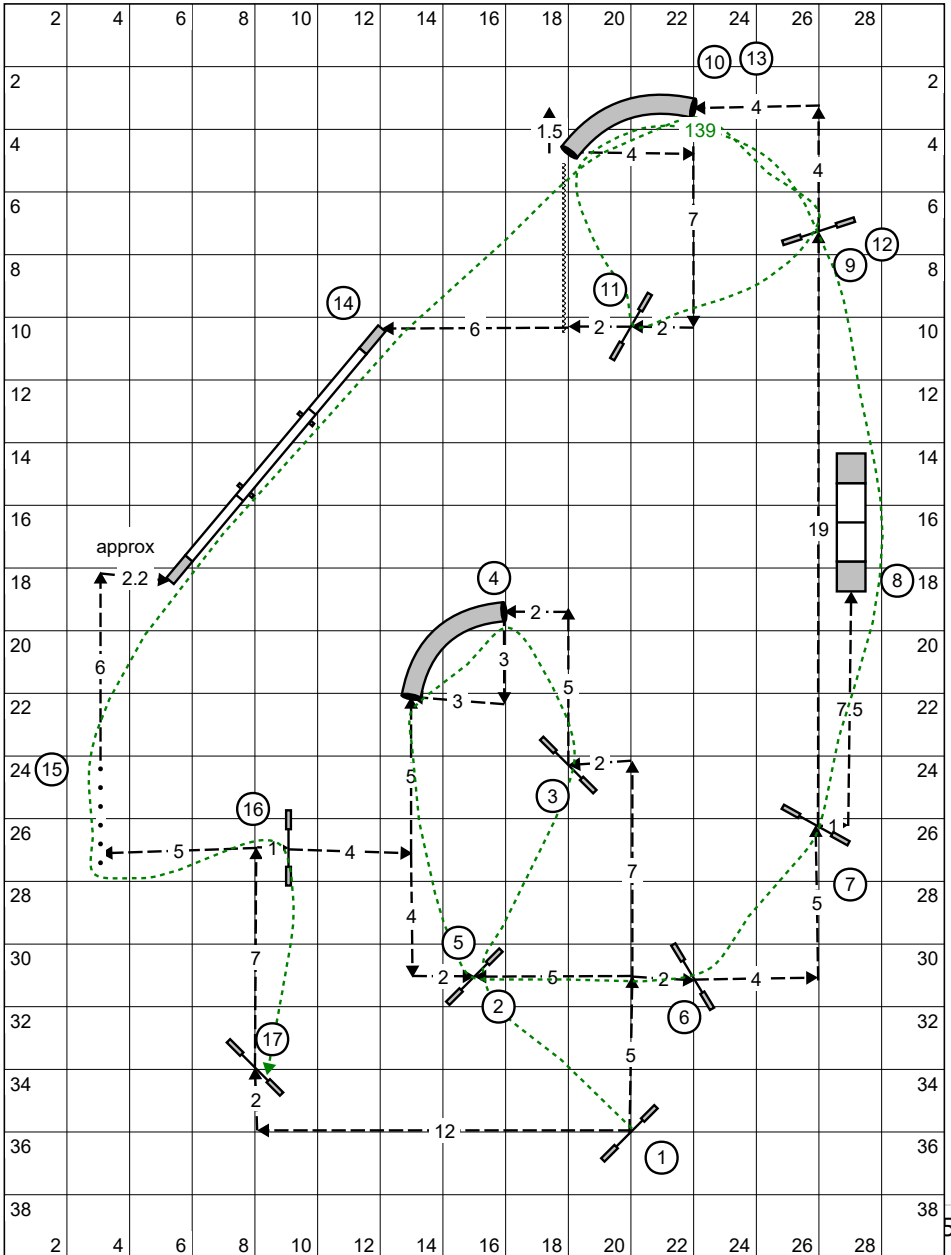

Dec Course: Path = 139m