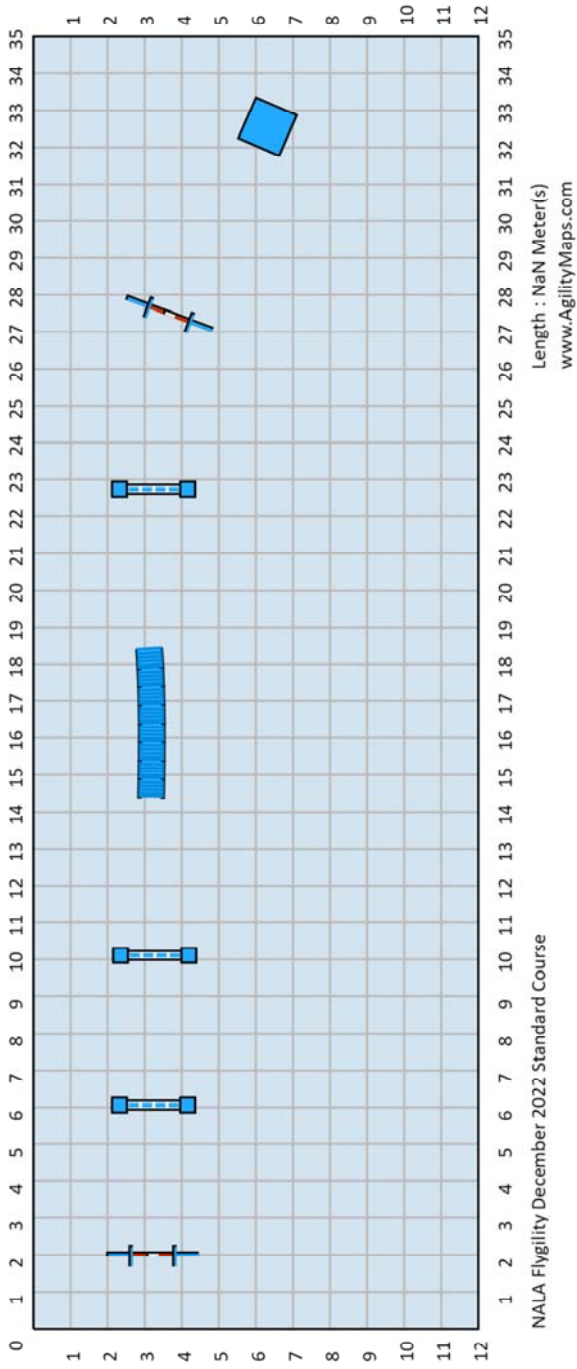

December 2022 Flygility standard courses