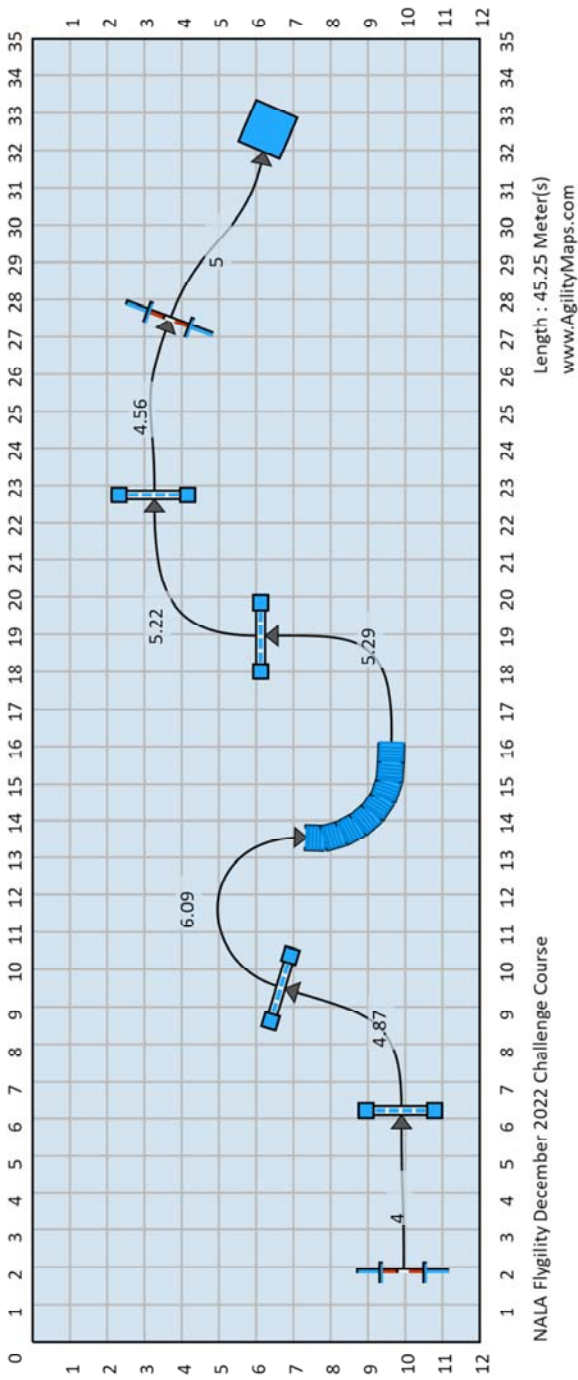

December 2022 Flygility Challenge course