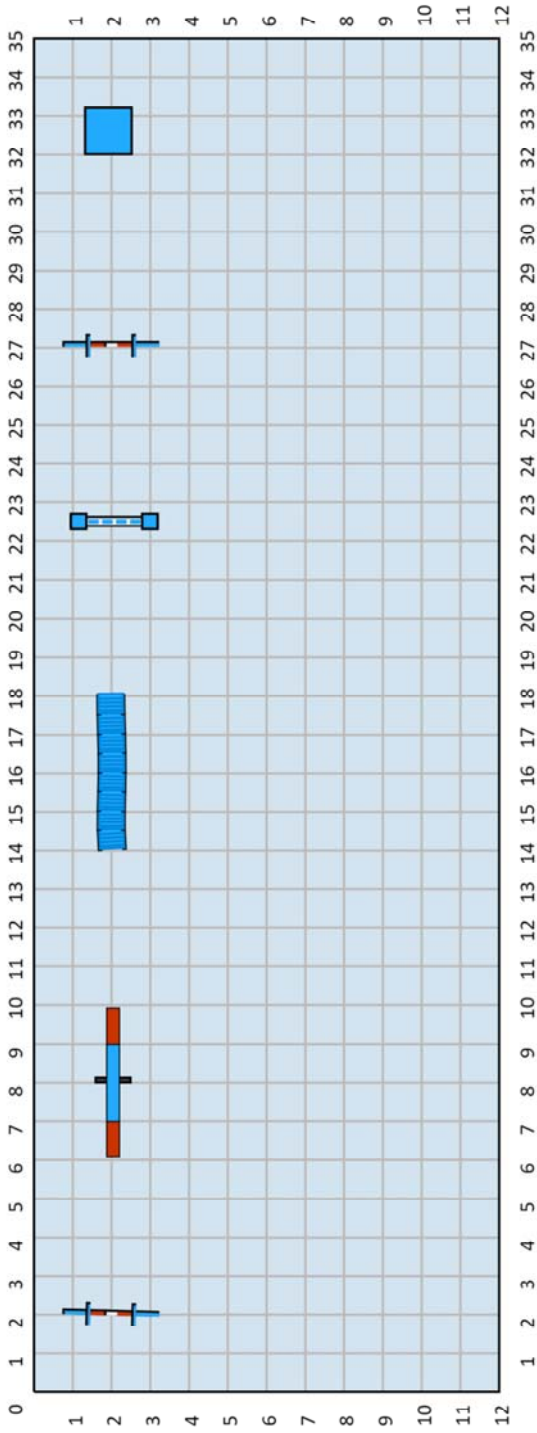

Nov Course: Path = 143m

November 2022 Flygility standard courses

NALA Flygility November 2022 Standard Course

November 2022 Flygility Challenge course

RESULTS - SEPTEMBER

AGILITY TEAMS

DIVISION ONE					
1	Mt Maunganui 1	Splash	Natasha Hoogstraten	16.8	54.139
		Geeva	Frazer Delamere	18.662	
		Nika	Jan Murden	18.677	
2	Cambridge	Race	Donna Begovich	17.888	54.915
		Take	Lara Tompsett	18.308	
		Pip JD	Jill Morley	18.719	
3	Wairarapa	Panda	Joyce Sutton	16.351	56.22
		Pepper	Melanie Wyse	19.016	
		Tio JD	Elaine Herve	20.853	
4	Upper Hutt 1	Tevis	Anne Packer	16.217	56.377
		Smudge	Erin Mulholland	18.863	
		Ray	Darren Lilley	21.297	
5	CCATS	Sequel	Peter de Wit	17.456	57.201
		Baz	Penny Festing	19.025	
		Maisy	Tyler Cooke	20.72	
6	CHB Orange Roughies	Fanta	Kim Loye	19.743	65.623
		Asti	Kim Loye	22.528	
		Jinx	Lynette Sayers	23.352	
7	Tokoroa	Zorro	Gary Trotter	19.326	68.232
		Sam	Cheryl Pierce	22.487	
		Tess	Tracey Trotter	26.419	
DIVISION TWO					
1	Hawera 2	Jade	Kirsten Pierson	16.327	52.936
		Cooper	Kirsten Pierson	17.945	