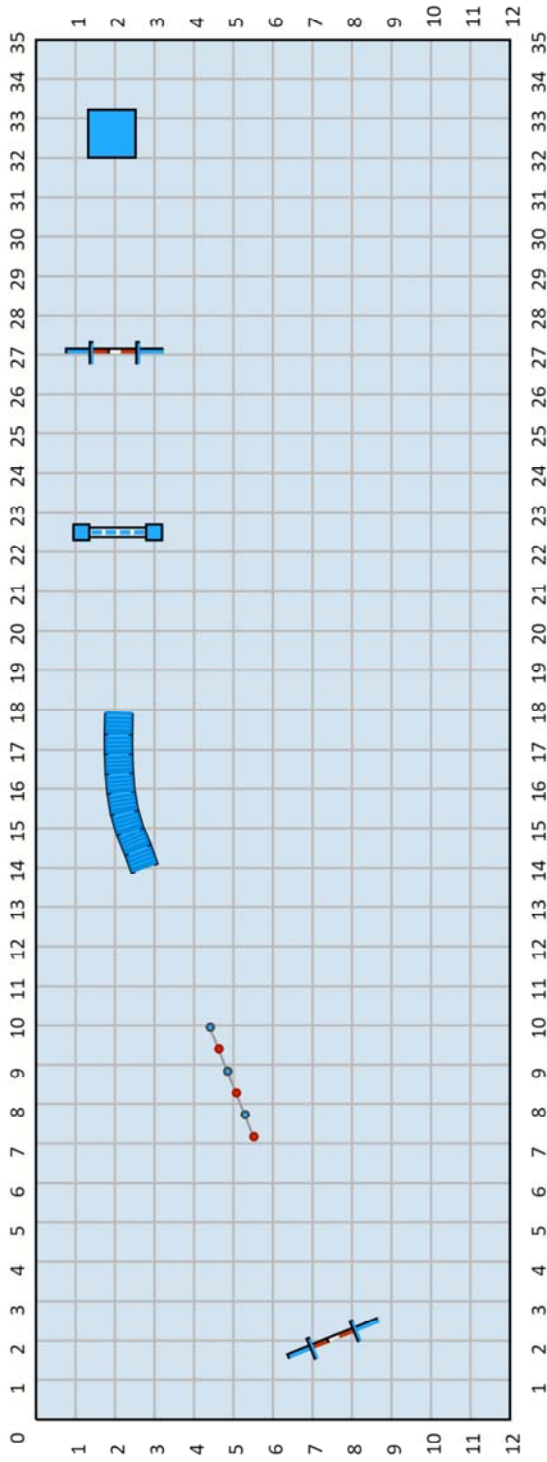

Nov Course: Path = 143m

November 2022 Flygility standard courses

NALA Flygility November 2022 Standard Course

November 2022 Flygility Challenge course

RESULTS - SEPTEMBER

AGILITY TEAMS

DIVISION ONE					
1	Mt Maunganui 1	Splash	Natasha Hoogstraten	16.8	54.139
		Geeva	Frazer Delamere	18.662	
		Nika	Jan Murden	18.677	
2	Cambridge	Race	Donna Begovich	17.888	54.915
		Take	Lara Tompsett	18.308	
		Pip JD	Jill Morley	18.719	
3	Wairarapa	Panda	Joyce Sutton	16.351	56.22
		Pepper	Melanie Wyse	19.016	
		Tio JD	Elaine Herve	20.853	
4	Upper Hutt 1	Tevis	Anne Packer	16.217	56.377
		Smudge	Erin Mulholland	18.863	
		Ray	Darren Lilley	21.297	
5	CCATS	Sequel	Peter de Wit	17.456	57.201
		Baz	Penny Festing	19.025	
		Maisy	Tyler Cooke	20.72	
6	CHB Orange Roughies	Fanta	Kim Loye	19.743	65.623
		Asti	Kim Loye	22.528	
		Jinx	Lynette Sayers	23.352	
7	Tokoroa	Zorro	Gary Trotter	19.326	68.232
		Sam	Cheryl Pierce	22.487	
		Tess	Tracey Trotter	26.419	
DIVISION TWO					
1	Hawera 2	Jade	Kirsten Pierson	16.327	52.936
		Cooper	Kirsten Pierson	17.945	