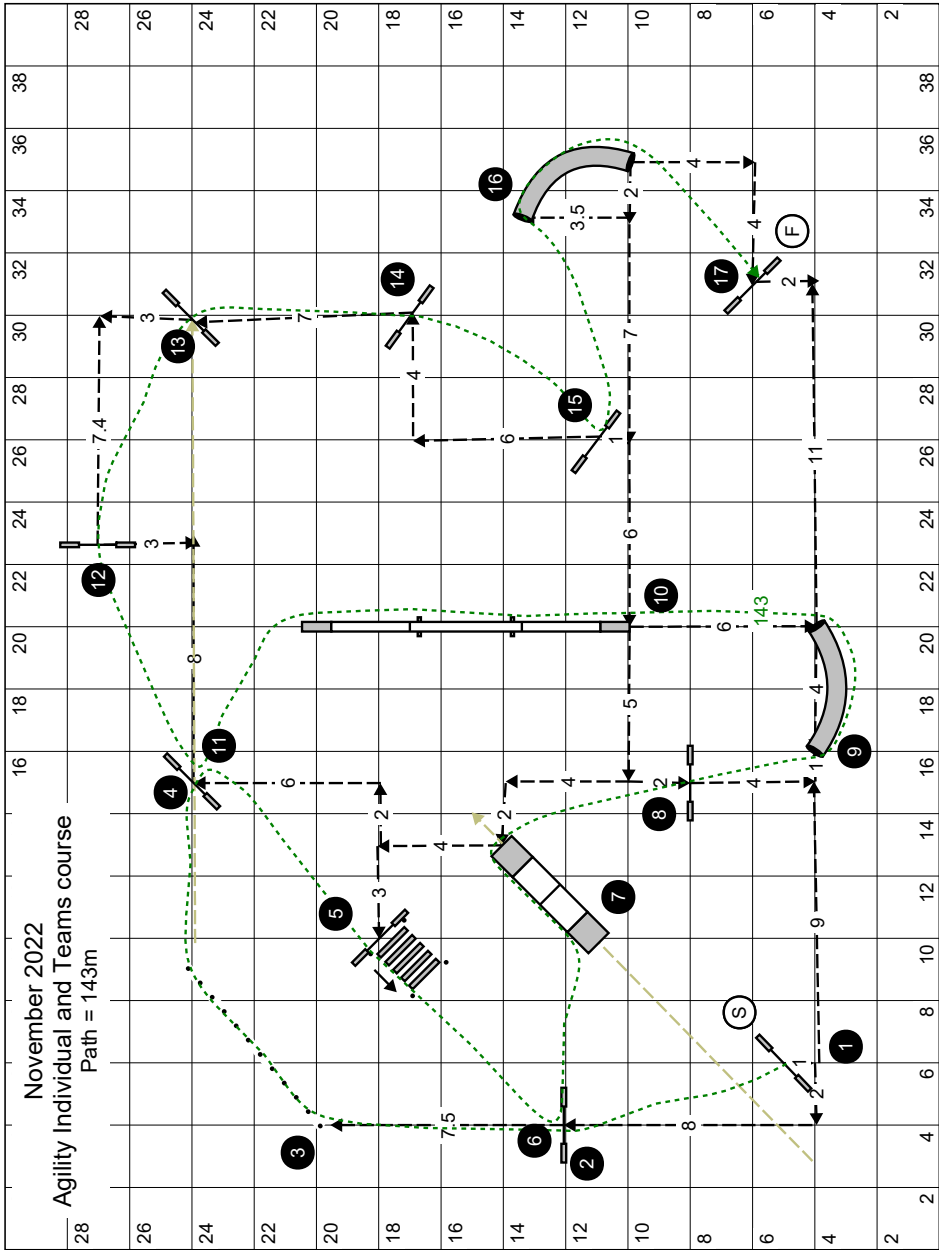

Nov Course: Path = 143m