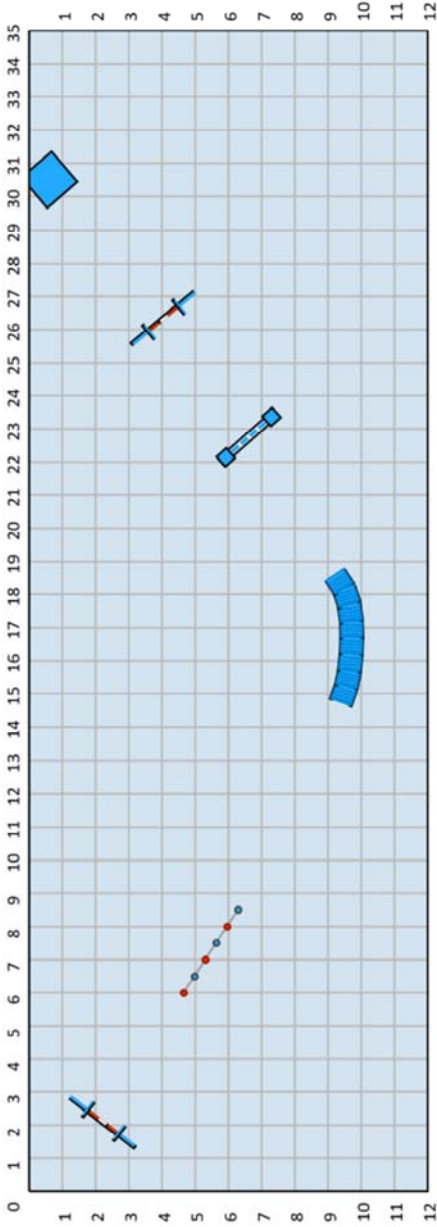

Flygility courses for January

Challenge
Author : Lynda Cummins
Length : 0 Meter(s)
www.AgilityMaps.com