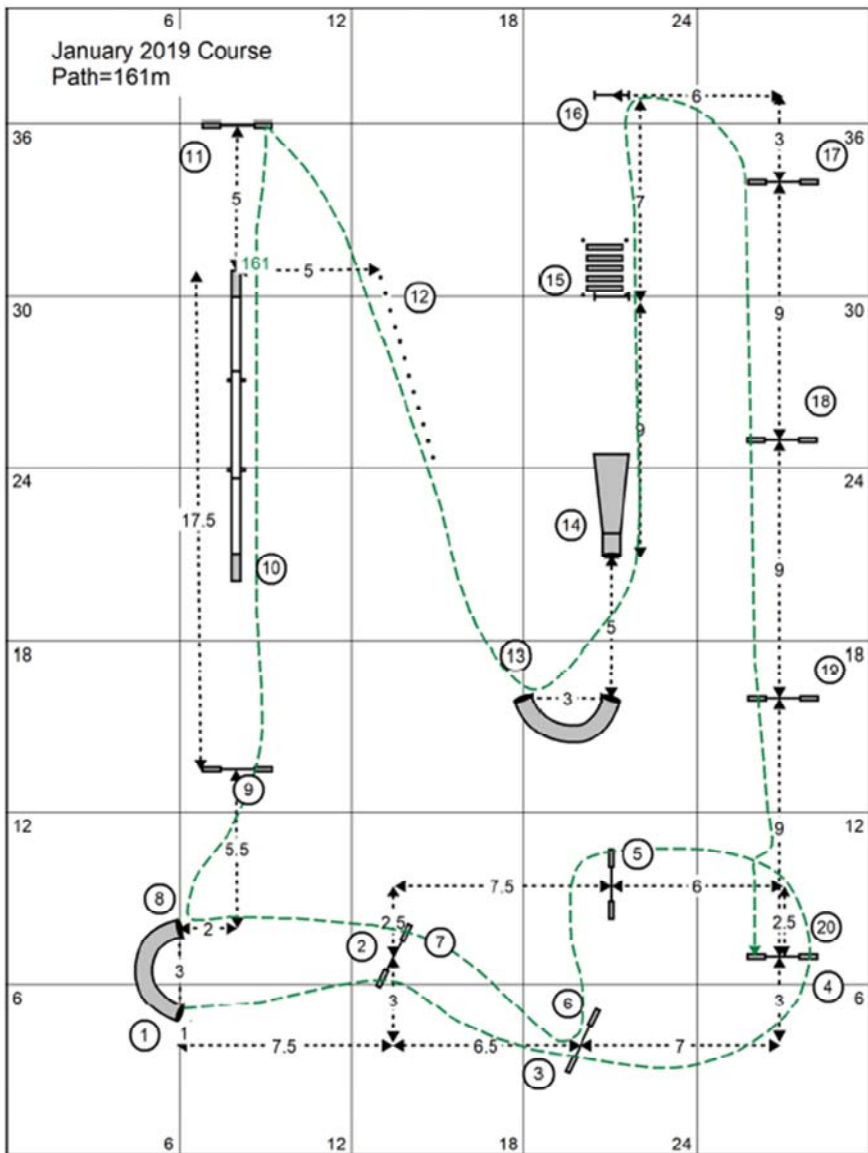

Next year you will also be able to renew your membership online.

The website is www.agilitylink.webs.com

Use nala.org.nz to input and view results.

January 2019

Path length = 161m

January Beginners/Veterans