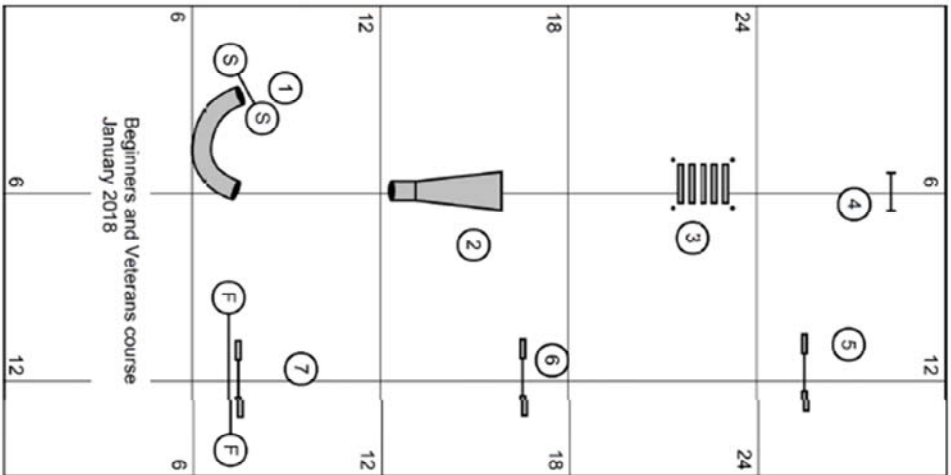

Next year you will also be able to renew your membership online.

The website is www.agilitylink.webs.com

Use nala.org.nz to input and view results.

January 2019

Path length = 161m

January Beginners/Veterans