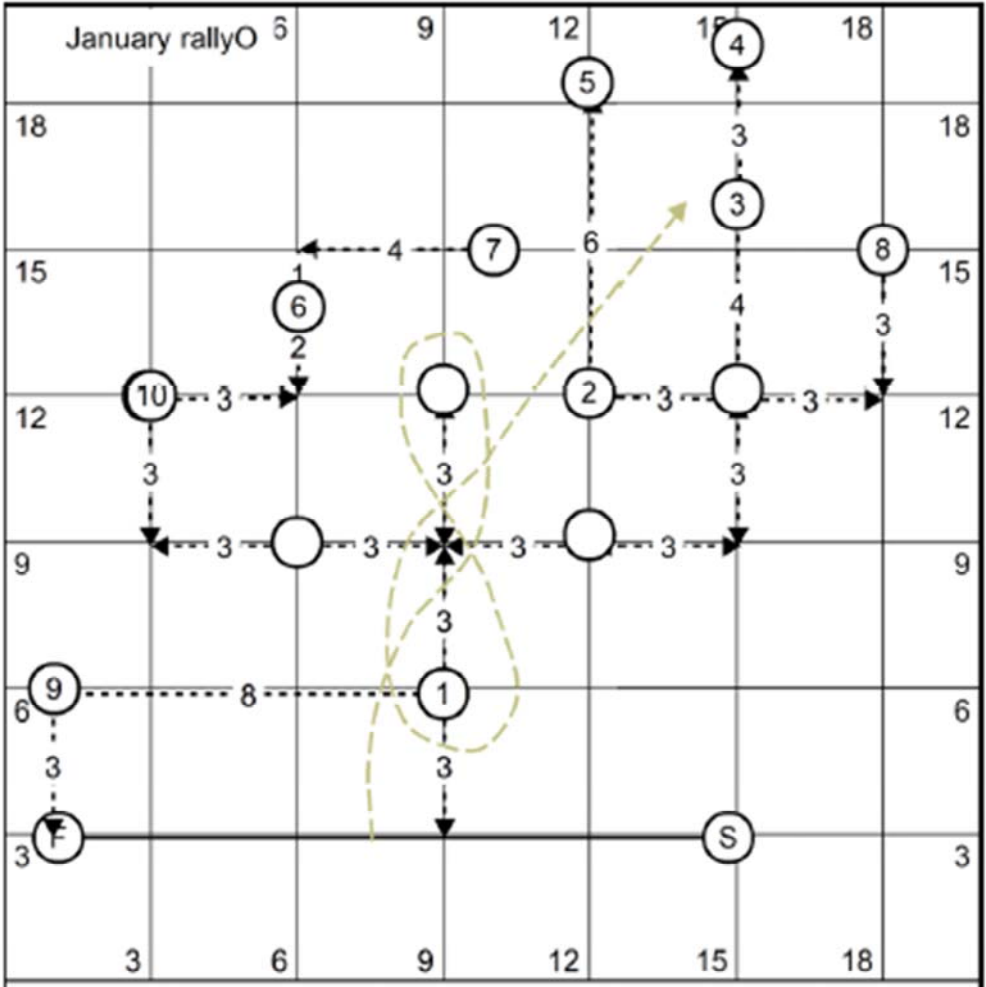

New Zealand Association of Rally-O

Dec 2018

You can find NZARO signs at
nzaro.webs.com

Signs for standard course.

Signs required :8, 10,11,12,21,24,25,
N1, DNZ 35

1. Figure of eight (N1)
2. 360 left (12)
3. 360 right (11)
4. About u- turn (8)
5. Halt - walk around (30)
6. Call front return to heel (DNZ)
7. Halt - 123 steps (25)
8. Serpentine weave once (24)
9. 270 left ((10)
10. spiral right dog on outside (21)

CHALLENGE COURSE.

Extra signs - 36,50, 260

1. Figure of eight (N1) Put a closed container of food at X
2. double left about turn (50)
3. 360 right (11)
4. About u- turn (8)
5. Halt - stand - walk around (36)
6. Call front return to heel (DNZ)
7. stand- leave dog-call dog (DNZ 260)
8. Serpentine weave once (24)
9. 270 left ((10)
10. spiral right dog on outside (21)

RALLY-O TEAM RESULTS – November

NOVEMBER Teams

Plc	Club	Team	Score	Time
1	Upper Hutt	Peter de Wit & Quick, Karen de Wit & Finn, Karen de Wit & Dee	100.0	268.310
2	Wanganui DTC	Glenn Armitage & Buddy, Christine Warren & Charlie, Barbara James & Finn	100.0	278.350
3	Hawkes Bay	Chrissy Harris & Misty, Lorraine Lennox & Phoenix, Gillian Petterson & Nitro	100.0	292.612
4	Canterbury COC	Helen Scott & Mac, Kelly Walker & Kep, Helen Scott & Harry	100.0	321.600
5	Wairarapa	Elaine Herve & Anzac, Elaine Herve & Merlin, Elaine Herve & Tio	100.0	324.820
6	Norwest	Marion Lines & Sam, Karen Smith & Alfie, Karen Smith & Lottie	99.7	396.110
7	Sunshine Whakatāne	Helen Barnes & Cookie, Maria Van Beek & Buddy, Diane Rau & Pearl	99.3	314.970
8	Central ADTS	Sonia Calvert & Sputnik, Mike Butler & Toby, Sonia Calvert & Toto	98.7	370.030
9	DAWG	Liz Barlow & Polly, Wendy Osmond & Pip, Kim Paice & Bolt	97.0	357.310
10	Dog Sports Rotorua	Christine Longton & Jesse James, Debbie Trimbach & Benni, Debbie Trimbach & Sophie	93.0	371.620