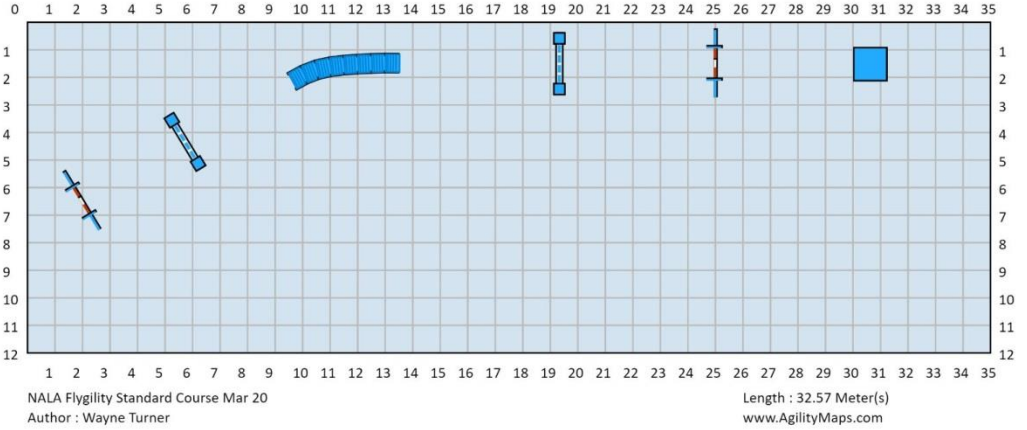

March Flygility courses

Challenge