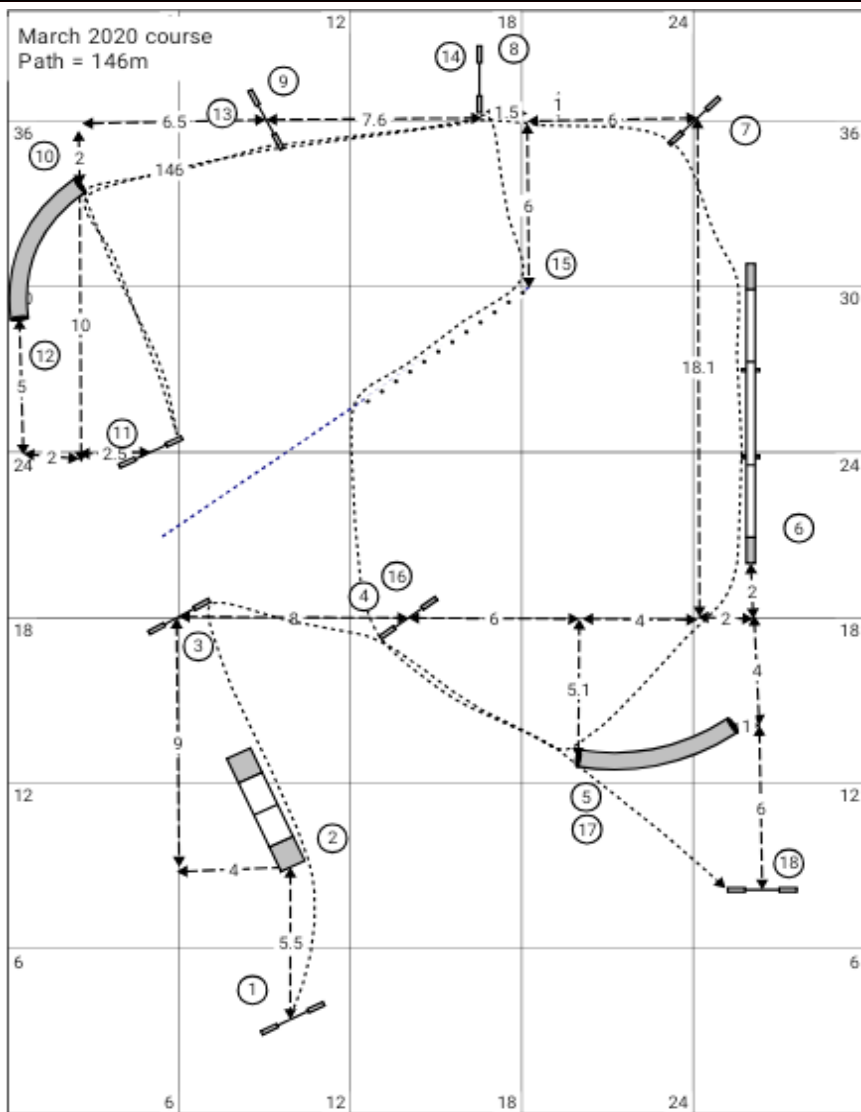

10. 360 right (11)

11. 360 left (12)

Advanced (White numbers)

1. circle right (N2)

2. 360 right (#11)

3. 270 left (#10)

4. Back up 3 steps (X49)

5. weave twice (#23)

6. Figure of eight (N1)

7. double left about (X50)

8. Around and return to heel (N27)

9. Halt stand sit (DNZ247)

10. Moving stand walk around (DNZ 248)

March RallyO course
Path = 72m

March 2020

Path length = 146m